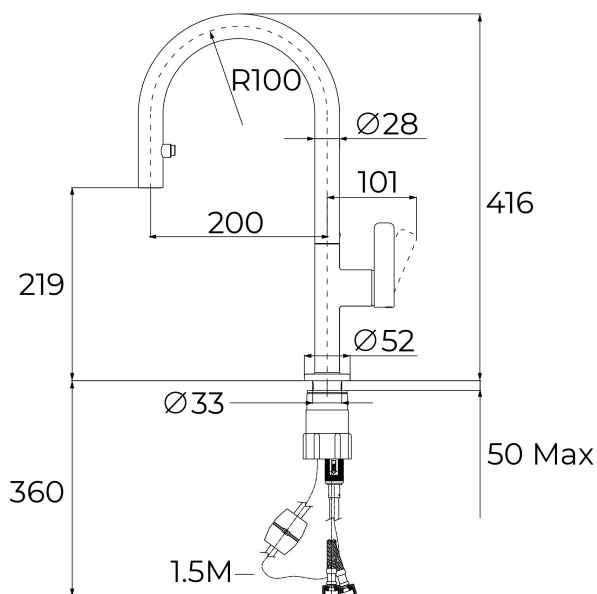

Pull-out 2 functions: normal & shower spray

Waterflow limited to 7,5 l/min (normal) - 7,1 l/min (shower)

Extra resistant flexible hose with swivel joint and quick connector

Cartridge with ceramic discs of high resistance

Cartridge diameter: 35 mm

Spout diameter: 28 mm

Highly precise temperature control

Greater handling sensitivity with smoother movements

Easy-Quick fixation system

1/2" flexible inlet pipes

DIMENSIONS**Product height (mm):** 416**Product width (mm):****Product depth (mm):****Product length (mm):****Net weight (Kg):** 1,84**COLOURS**