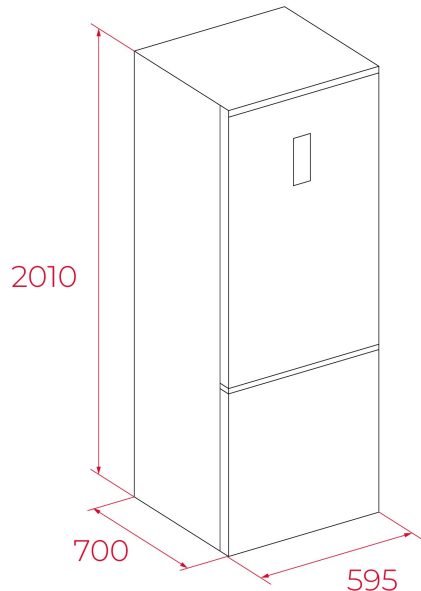

REFERENCE

REF: 113400040

EAN: 8434778035315

FEATURES

Free standing bottom freezer refrigerator
Total No Frost
AirFlow Control
MetalCooling
DualTemp Control
1 ZeroBox drawer
1 FreshBox drawer
2L Bottle Rack for 3 bottles
Reversible doors
LED Illumination
Easy door opening at 90°
Inverter motor
Outer control display
Electronic adjustable thermostat
3 freezer drawers
4 safety glass shelves
2 adjustable balconies
On holidays function
Fast freezing and fast cooling function
Front adjustable feet
ECO Function
Acoustic Alarm
Bottle holder included
Climate class: SN/N/ST/T
Total capacity: 378 litres

DIMENSIONS

Product height (mm): 2010

Product width (mm): 595

Product depth (mm): 700

Product length (mm):

Net weight (Kg): 83

TECHNICAL DETAILS

Energy efficiency class (UE 2019/2016): C

Climate Class: SN/N/ST/T

Energy Consumption (Kw/day): 0.484

Annual Consumption (kWh/year): -

Freezing Capacity: 7.5

Noise Level (dBA): 38

Power rate (V): 220V-240V

Frequency (Hz): 50Hz

COLOURS

113400040

Stainless steel