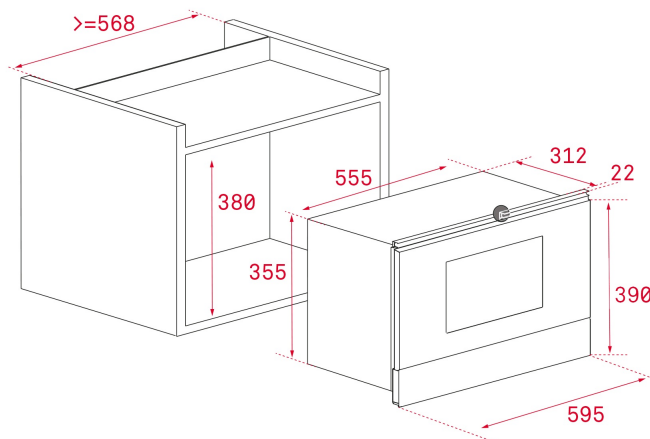

Built-in Microwave with ceramic base + Grill

LIFE STYLE

Total

COLOURS

REFERENCE

REF. 40584101
EAN. 8421152145531

FEATURES

Microwave + Grill
Capacity: 22 litres
Touch Control panel with LED display
Electronic door opening
5 power levels, 850 W
3 direct access menus
2 memories
3 cooking functions
Quick start + 1 minute
Drop down grill, 1200 W
0-90 min. Timer
Automatic defrosting by time and weight
Children safety block
Double glazed door
Stainless steel inner cavity
Ceramic base
Reinforced grid
Tangential ventilation
Right door opening

DIMENSIONS

Product height (mm): 390
Product width (mm): 595
Product depth (mm): 334
Product length (mm):
Net weight (Kg): 22

TECH SPECS

PARTICULAR CHARACTERISTICS

Certificates: CE/CB
Type of inner light: INCANDESCENT
Inside light position: RIGHT
Number of cooking functions: 3
Grill function: Yes
Drop-down grill: Yes
Number of guide levels (lower cavity): 0
Forced refrigeration tangential 1 speed: Yes
Microwave function: Yes
Number of power levels: 5
Minute Quick Start: Yes
Seconds Quick Start: Yes
Tangential ventilation: Yes

ELECTRIC CONNECTION

Maximum Nominal Power (W): 2500
Frequency (Hz): 50
Power rate (V): 220-240
Cable Connection Length (cm): 110
Plug: Yes
Inside light Consumption (W): 20

ENERGY CONSUMPTION

Grill (W): 1200
Maxi Grill (W): 1200
Cooling Fan Motor (W): 18