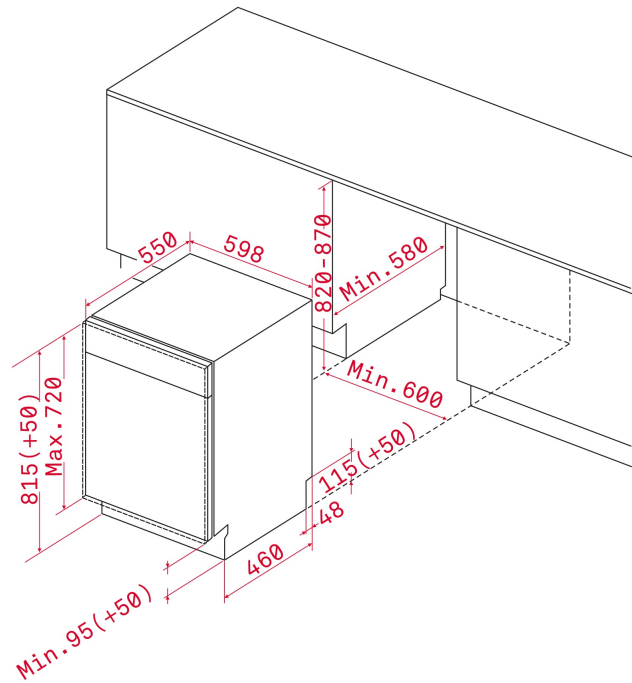

DW8 60 S 60cm A+ Free Standing Dishwasher with capacity for 6 cutlery

Eco Function

A Energy Class

Water dirtiness
sensor
Aqualogic

DESCRIPTION

60cm A+ Free Standing Dishwasher with capacity for 6 cutlery

LIFE STYLE

DIMENSIONS

Product height (mm): 820-870
Product width (mm): 596
Product depth (mm): 550
Product length (mm):
Net weight (Kg): 41

TECH SPECS

FITTING MEASURES

Built-in niche height (cm): 82
Maximum door height (mm): 594
Plinth (mm): 50
Door width (mm): 596