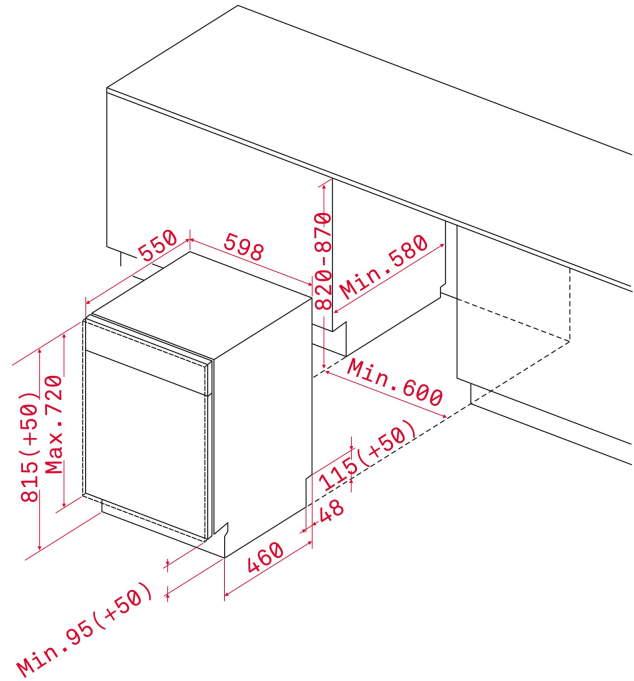

DIMENSIONS

Product height (mm): 815-865
Product width (mm): 598
Product depth (mm): 550
Product length (mm):
Net weight (Kg): 36

TECH SPECS

FITTING MEASURES

Built-in niche height (cm): 82
Minimum door height (mm): 655
Maximum door height (mm): 654
Plinth (mm): 35
Door width (mm): 589