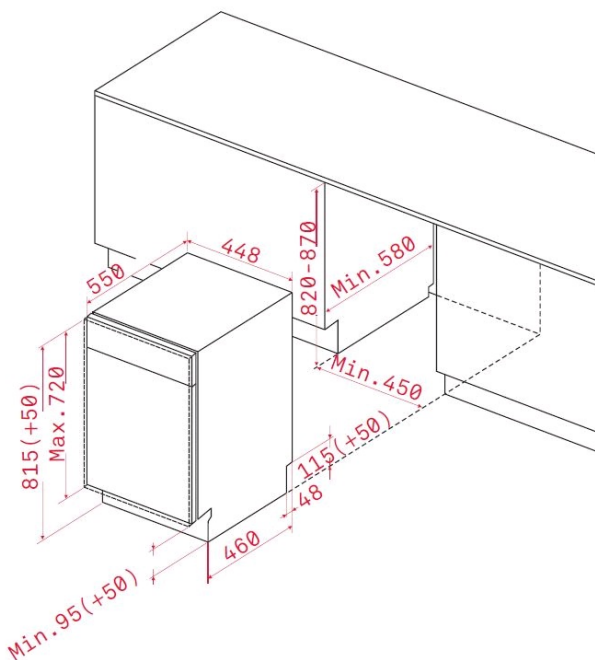

DIMENSIONS

Product height (mm): 815-865

Product width (mm): 448

Product depth (mm): 550

Product length (mm):

Net weight (Kg): 29

TECH SPECS

FITTING MEASURES

Built-in niche height (cm): 82
 Minimum door height (mm): 655
 Maximum door height (mm): 654
 Plinth (mm): 50
 Door width (mm): 439

PRODUCT SHEET

Capacity (Place Settings): 10
 Energy Efficiency Class: A++
 Energy consumption (kWh/year): 211
 Power consumption (Kwh): 0,75
 Water consumption (litres/year): 2520
 Water consumption (litres): 9
 Washing efficiency: A
 Drying efficiency class: A
 Standard program: ECO
 Standard cycle duration (minutes): 190
 Noise level (dB): 49
 Certificates: GS/CE/EMC/Rohs