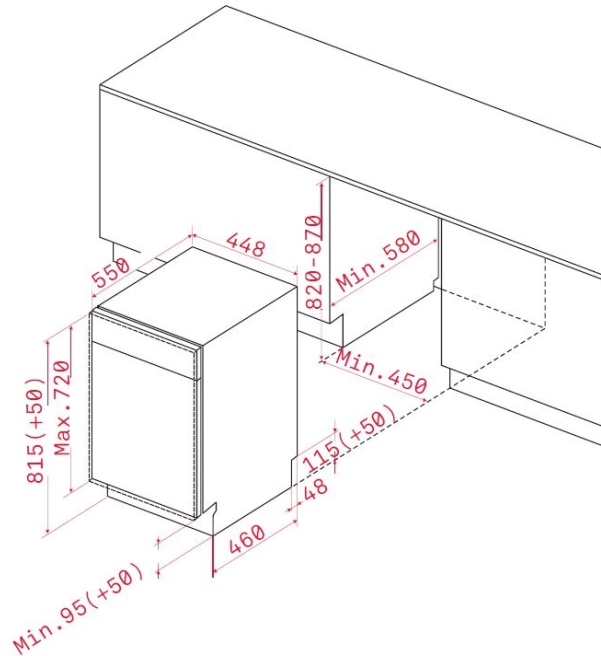

DIMENSIONS

Product height (mm): 815-865
Product width (mm): 448
Product depth (mm): 550
Product length (mm):
Net weight (Kg): 29,5

TECH SPECS

FITTING MEASURES

Built-in niche height (cm): 82
Maximum door height (mm): 654
Plinth (mm): 50
Door width (mm): 439