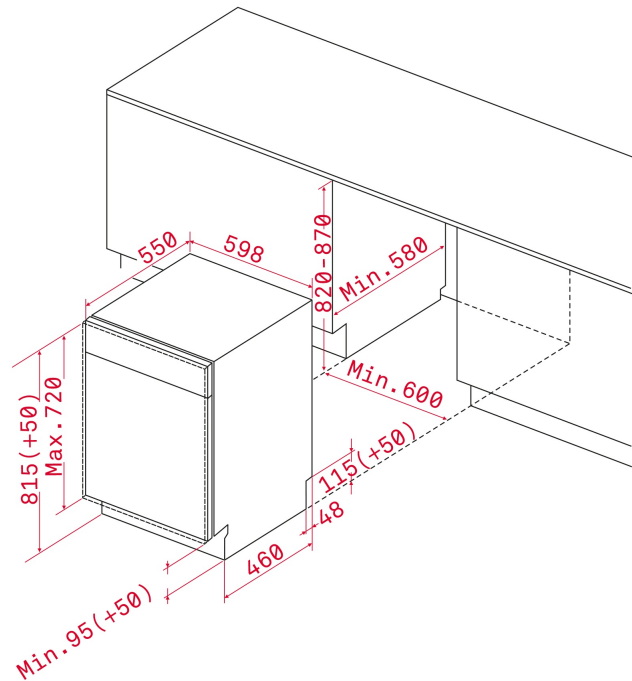

DESCRIPTION

60cm A++ Built-in Dishwasher with a capacity for 14 cutlery and Beam on Floor system

LIFE STYLE

Maestro

COLOURS

REFERENCE

REF. 40782170
EAN. 8421152131763

TEKA

DIMENSIONS

Product height (mm): 815-865
Product width (mm): 598
Product depth (mm): 550
Product length (mm):
Net weight (Kg): 36

TECH SPECS

FITTING MEASURES

Built-in niche height (cm): 82
Maximum door height (mm): 654
Plinth (mm): 50
Door width (mm): 589