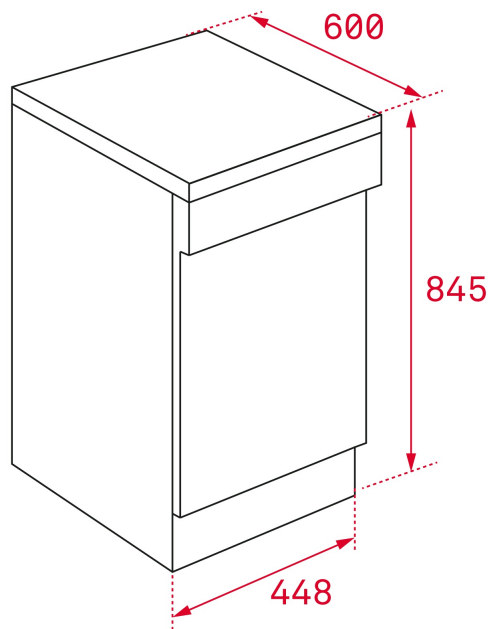

DIMENSIONS

Product height (mm): 845
Product width (mm): 448
Product depth (mm): 600
Product length (mm):
Net weight (Kg): 33

TECH SPECS

PRODUCT SHEET

Capacity (Place Settings): 10
Energy Efficiency Class: A+
Energy consumption (kWh/year): 211
Power consumption (Kwh): 0,75
Water consumption (litres/year): 2520
Water consumption (litres): 9
Drying efficiency class: A
Standard program: ECO
Standard cycle duration (minutes): 190
Noise level (dB): 49