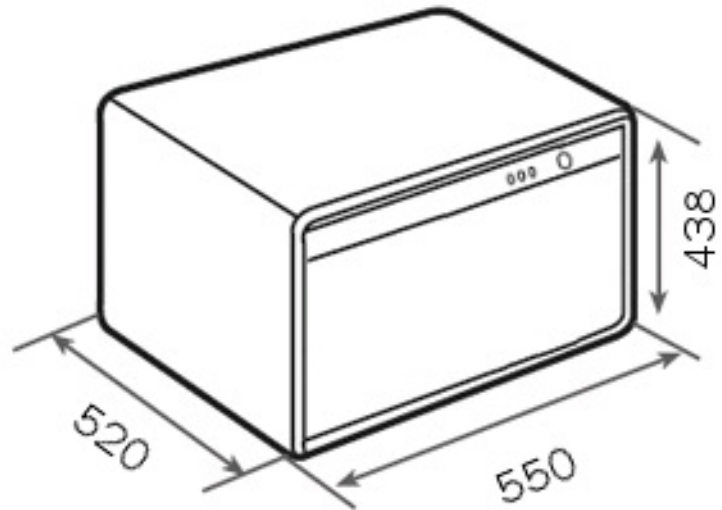

## DIMENSIONS

Product height (mm): 438

Product width (mm): 550

Product depth (mm): 520

Product length (mm):

Net weight (Kg):