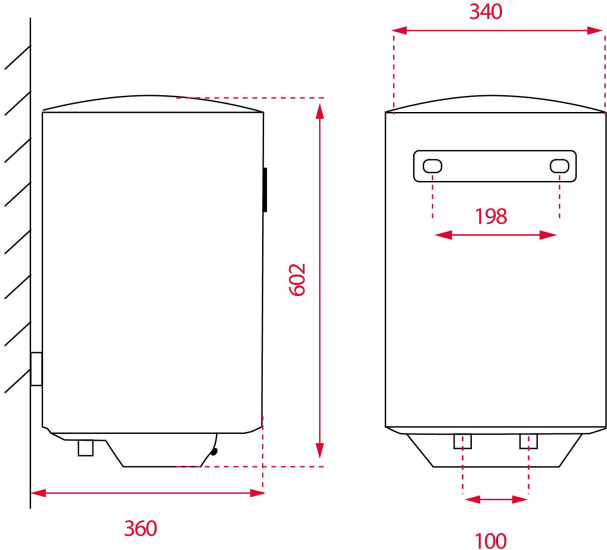

Capacity: 30 litres
Sapphire enamelled tank
Sapphire heating element
Electrolytic muff
Regulation of temperature: 30-75 °C
Pressure valve > 5 bar
Max. Input temperature: 0,75Mpa
Thermometer
Anti Over-pressure protection
Overheat protection
Anti Dry-heating Protection
Waterproof Grade: IPX4
Rated power output 1500 W
Thickness of insulation: 20mm
Water connection: G½
Average number of users : 1-2/2-3/2-4/3-5

EWH 30

DIMENSIONS

- Product height (mm): 602
- Product width (mm): 340
- Product depth (mm): 340
- Product length (mm):
- Net weight (Kg): 15,03

EWH 30

ENERGY LABEL