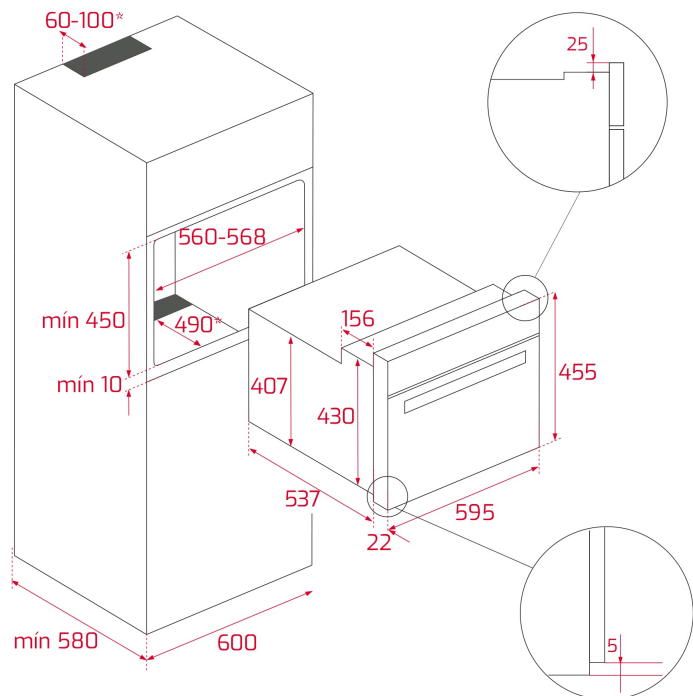

DIMENSIONS

Product height (mm): 455
Product width (mm): 595
Product depth (mm): 559
Product length (mm):
Net weight (Kg): 26,5

TECH SPECS

PARTICULAR CHARACTERISTICS

Certificates: CE/CB / CCC
Type of inner light: Halogen
Inside light position: upper rear right
Enamelled cavity: Yes
Function selector: ELECTRONIC
Number of cooking functions: 1
Bottom function: Yes
Knobs type: MMX FIX KNOB
Ring illuminated: Yes
Removable chromed tray guides: Yes
Number of guide levels: 5
Number of guide levels (lower cavity): 0
Forced refrigeration tangential 1 speed: Yes
SoftClose: Yes

ELECTRIC CONNECTION

Maximum Nominal Power (W): 3000
Frequency (Hz): 50/60
Power rate (V): 220-240
Cable Connection Length (cm): 110
Plug: Yes

ENERGY CONSUMPTION

Inside light Consumption (W): 25

Bottom Heating Element (W): 1150