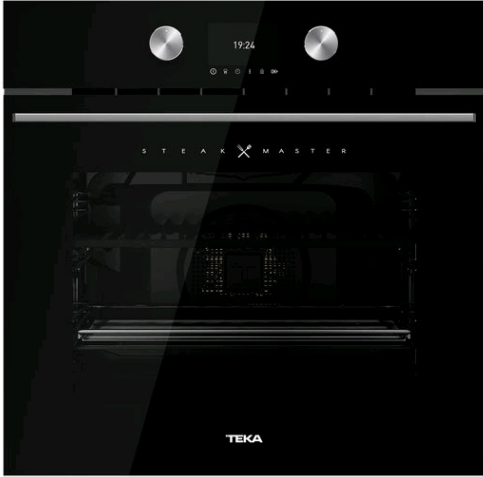

# SteakMaster Multifunction Pyrolytic oven with special Grill and Cast iron grid for Steaks

A Energy Class

DualClean

Plus Extension  
Telescopic  
Guide

HydroClean

Pyrolysis

SoftClose

SurroundTemp

## DESCRIPTION

Multifunction Pyrolytic oven with special Grill and Cast iron grid for Steaks