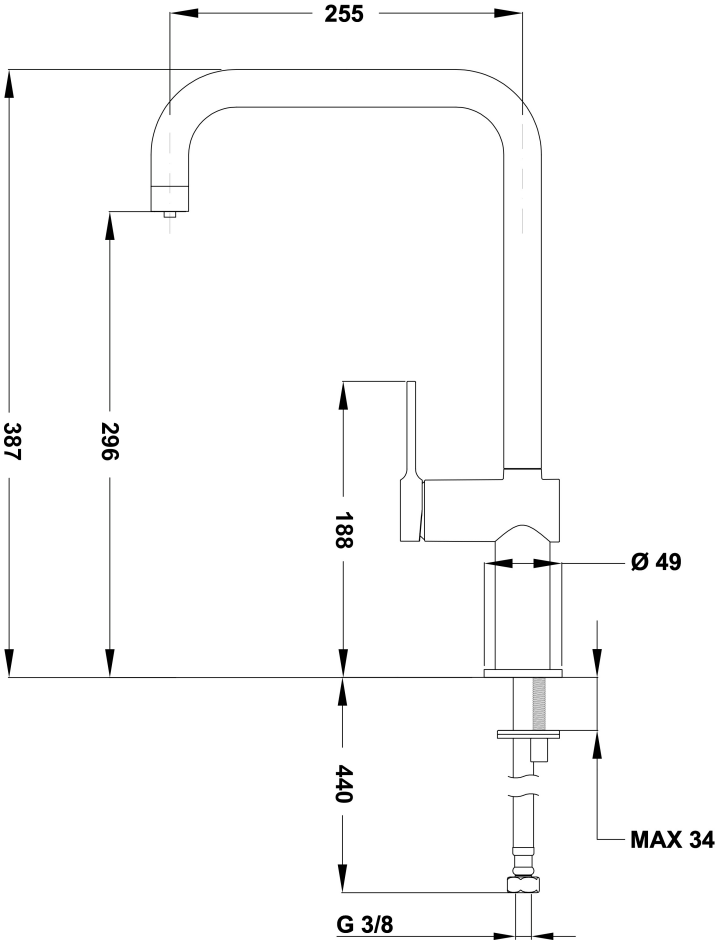

Three touches, turn off: closes purified water flow

Purified water flow limited to 2 l/min

9 V battery-operated electrovalve

We advise installing with running water handle on the right
3/8" flexible inlet pipes

E-PURE ELECTRONIC EP 915

DIMENSIONS

- Product height (mm): 387
- Product width (mm):
- Product depth (mm):
- Product length (mm):
- Net weight (Kg): 3

TECH SPECS

MODELS

Type of spout: High spout
Type of handle: Single lever