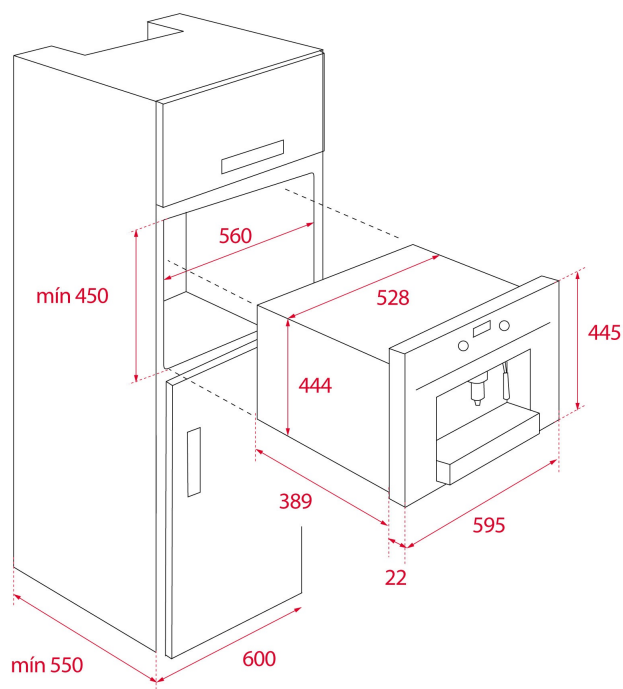

REFERENCE

REF. 111630001
EAN. 8434778004120

FEATURES

Urban Colors Edition
Automatic built-in coffee machine
Self-cleaning function
Intensity and coffee size regulation
Touch control display with knobs
30 automatic programs
Capacity: 2 cups at once
Adjustable height system for different cup sizes
Milk frother and hot water pipe
Integrated steel grinder for natural coffee beans
Coffee beans container, 200 grams capacity
Availability for ground coffee
15 bar pump pressure
1.8 litres water tank
Waste container
Descaling function
Installation with telescopic rails for easy pull out of the coffee maker

DIMENSIONS

Product height (mm): 455

Product width (mm): 595

Product depth (mm): 412

Product length (mm):

Net weight (Kg): 23

TECH SPECS

FITTING MEASURES

Built-in Width (mm): 560

Built-in Depth (mm): 550

Built-in height (mm): 450

PARTICULAR CHARACTERISTICS

Type of installation: Built-in

Certificates: IMQ/CCC

Pump pressure (Bar): 15

Pump power (W): 50