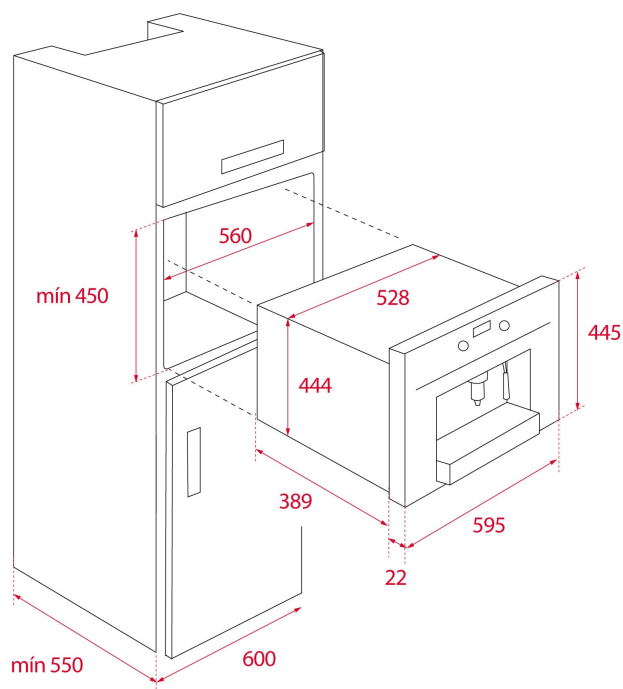

REFERENCE

REF. 111630002
EAN. 8434778004137

TEKA

CLC 855 GM

FEATURES

Urban Colors Edition
Automatic built-in coffee machine
Self-cleaning function
Intensity and coffee size regulation
Touch control display with knobs
30 automatic programs
Capacity: 2 cups at once
Adjustable height system for different cup sizes
Milk frother and hot water pipe
Integrated steel grinder for natural coffee beans
Coffee beans container, 200 grams capacity
Availability for ground coffee
15 bar pump pressure
1.8 litres water tank
Waste container
Descaling function
Installation with telescopic rails for easy pull out of the coffee maker

DIMENSIONS

Product height (mm): 455

Product width (mm): 595

Product depth (mm): 412

Product length (mm):

Net weight (Kg): 23

TECH SPECS

FITTING MEASURES

Built-in Width (mm): 560

Built-in Depth (mm): 550

Built-in height (mm): 450

PARTICULAR CHARACTERISTICS

Type of installation: Built-in

Certificates: IMQ/CCC

Pump pressure (Bar): 15

Pump power (W): 50