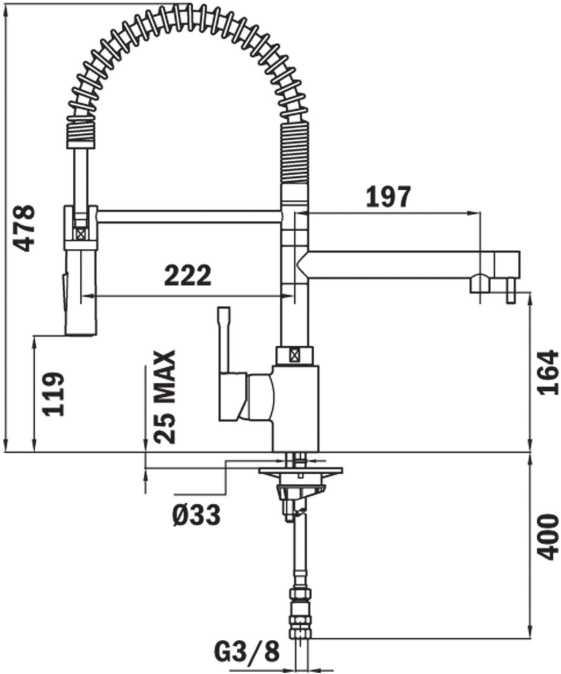

**LIFE STYLE**

Maestro

**COLOURS**

**REFERENCE**

REF. 239991200  
EAN. 8421152112724

**TEKA**

**ARK 999**

## **FEATURES**

Professional kitchen tap  
Swivel and flexible spout  
Anti-scale aerator  
Pull-down shower with stop function. 1 function: Shower spray  
Extra spout to fill recipients  
High resistant flexible spring  
Stainless steel flexible hose reinforced with plastic for better protection and easy cleaning  
Cartridge with ceramic discs of high resistance  
Highly precise temperature control  
Greater handling sensitivity with smoother movements  
3/8" flexible inlet pipes

ARK 999

**DIMENSIONS**

- Product height (mm): 478
- Product width (mm):
- Product depth (mm):
- Product length (mm):
- Net weight (Kg): 3,55

**TECH SPECS**

**MODELS**

**Type of installation:** Free standing