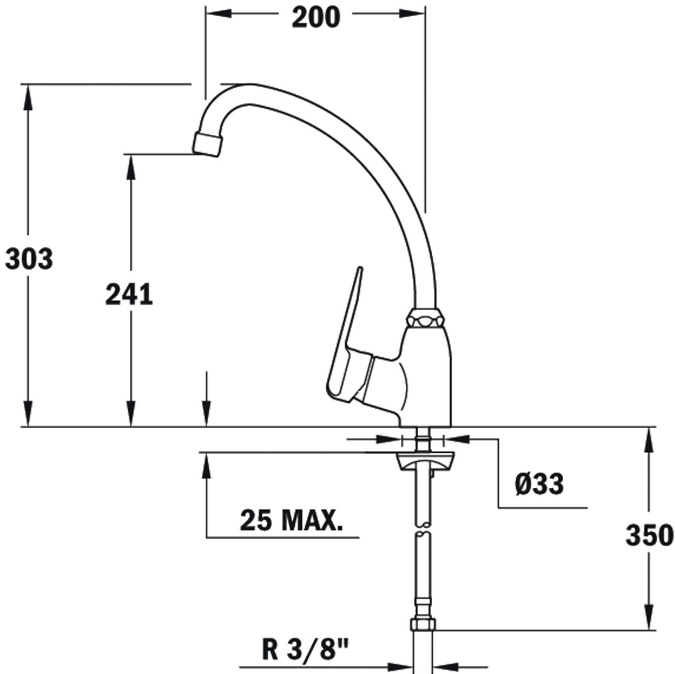

IN 912 Single Lever Kitchen Tap with high spout and anti-scale areator

Anti-Scale
Aerator

Swivel Spout

DESCRIPTION

Single Lever Kitchen Tap with high spout and anti-scale areator

LIFE STYLE

Easy

COLOURS

REFERENCE

REF. 5391212
EAN. 8421152093160

The logo consists of a red square with the word "TEKA" in white, bold, uppercase letters.

IN 912

FEATURES

High spout kitchen tap
Swivel spout
Anti-scale aerator
Cartridge with ceramic discs of high resistance
Highly precise temperature control
Greater handling sensitivity with smoother movements
3/8" flexible inlet pipes

IN 912

DIMENSIONS

- Product height (mm): 303
- Product width (mm):
- Product depth (mm):
- Product length (mm):
- Net weight (Kg): 1,4

TECH SPECS

MODELS

Type of installation: Free standing