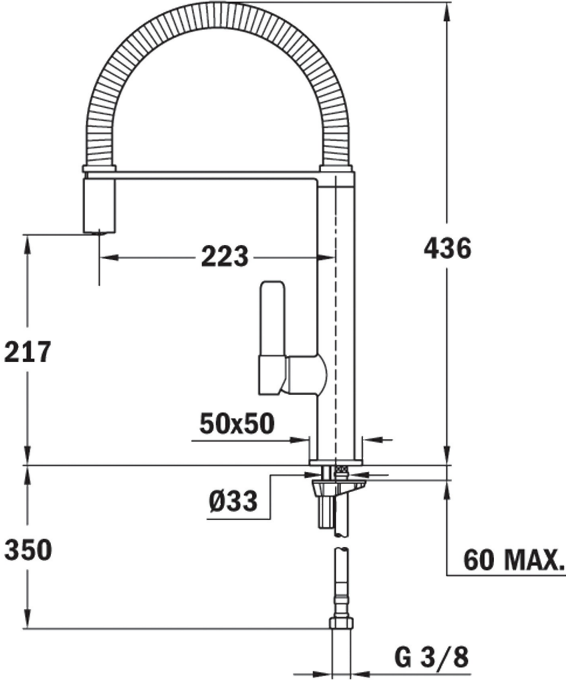

LIFE STYLE

Maestro

COLOURS

REFERENCE

REF. 629390200
EAN. 8421152131541

FEATURES

Professional kitchen tap
Swivel and flexible spout
Anti-scale aerator
Pull-down shower 1 function: aerated spray
High resistant flexible spring
Stainless steel flexible hose
Cartridge with ceramic discs of high resistance
Highly precise temperature control
Greater handling sensitivity with smoother movements
3/8" flexible inlet pipes

FO 939

DIMENSIONS

- Product height (mm): 436
- Product width (mm): 223
- Product depth (mm): 217
- Product length (mm): 350
- Net weight (Kg): 2,91

TECH SPECS

MODELS

Type of installation: Free standing