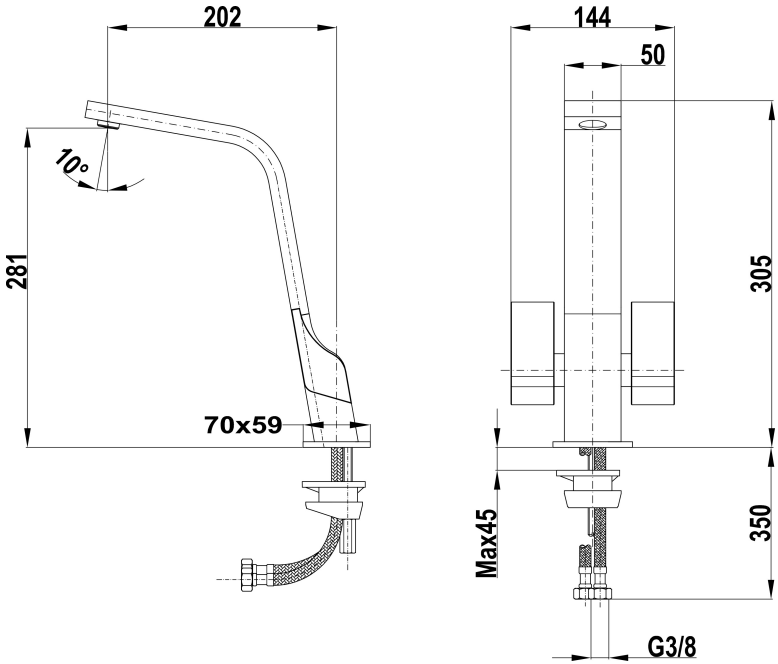

ICT 915 Two Handles Kitchen Tap with swivel spout

Fingerprint-Proof

Anti-Scale Aerator

Swivel Spout

PVD

DESCRIPTION

Two Handles Kitchen Tap with swivel spout

LIFE STYLE

Total

COLOURS

REFERENCE

REF. 116030010
EAN. 8434778003031

TEKA

ICT 915

FEATURES

High spout kitchen tap
Swivel Spout
Anti-scale aerator
Ceramic headparts
3/8" - 1/2" flexible inlet pipes

ICT 915

DIMENSIONS

- Product height (mm): 305
- Product width (mm):
- Product depth (mm):
- Product length (mm):
- Net weight (Kg): 2,9

TECH SPECS

MODELS

Type of installation: Free standing