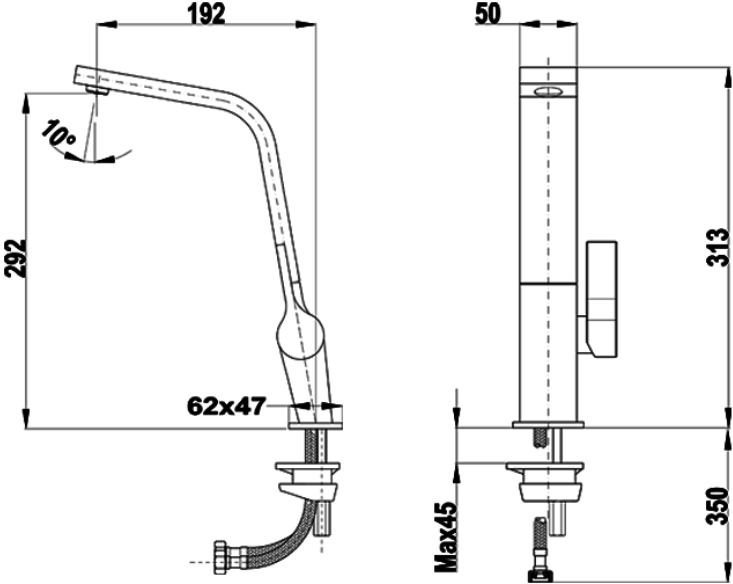

ICC 915 Single lever Kitchen Tap with swivel spout

Fingerprint-Proof

Anti-Scale Aerator

Swivel Spout

PVD

DESCRIPTION

Single lever Kitchen Tap with swivel spout

LIFE STYLE

Total

COLOURS

REFERENCE

REF. 116030006
EAN. 8434778003000

TEKA

ICC 915

FEATURES

Metallic Edition, Brass Collection
High spout kitchen tap
Swivel Spout
Anti-scale aerator
Cartridge with ceramic discs of high resistance
Highly precise temperature control
Greater handling sensitivity with smoother movements
Surface resistant to daily use (PVD)
3/8" - 1/2" flexible inlet pipes

ICC 915

DIMENSIONS

- Product height (mm): 313
- Product width (mm):
- Product depth (mm):
- Product length (mm):
- Net weight (Kg): 2,4

TECH SPECS

MODELS

Type of installation: Free standing