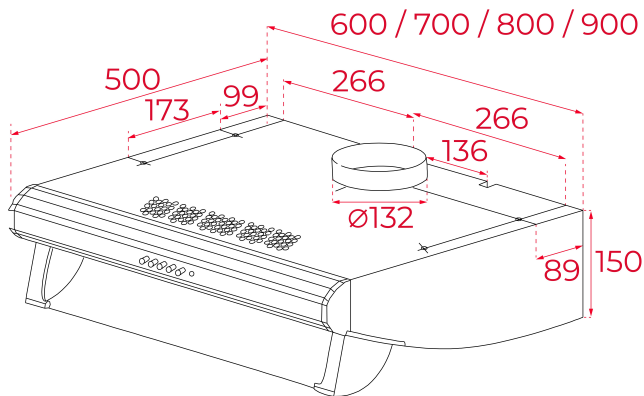

TEKA**C 9420**

Classical integrated hood with finger print proof front panel, 90cm

REFERENCE

REF: 40466250

EAN: 8421152146125

FEATURES

Classic hood
Push buttons control
3 speeds
Free Outlet exhaust capacity (m3/h):422
Max speed exhaust capacity (m3/h):375
Min speed exhaust capacity (m3/h): 141
Max speed sound level (dBA): 72
Min speed sound level (dBA): 60
2 LEDS lamps
3 aluminium filters
Operating pilot light
Fingerprint proof front panel
Anti-return valve included
Optional Charcoal Filter:C1R

LED

DIMENSIONS**Product height (mm):** 150**Product width (mm):** 900**Product depth (mm):** 500**Product length (mm):****Net weight (Kg):** 9,93**TECHNICAL DETAILS**

Energy Efficiency Class: D
Noise (LwA) Min Speed (dB): 60
Noise (LwA) Max Speed (dB): 72
Noise (LwA) Boost Speed (dB): N/A
Ø Outlet (mm): 120