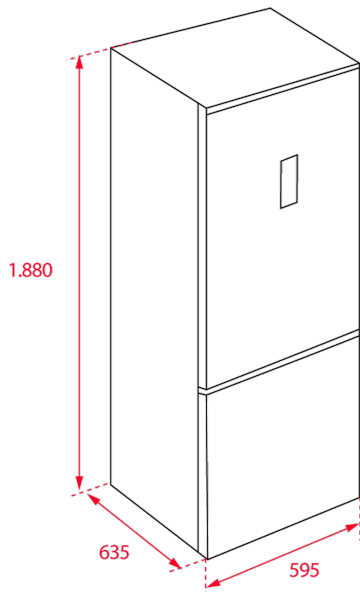

Fresh Box

Full No Frost

LED

REFERENCE

REF: 113420000

EAN: 8434778004007

FEATURES

Free Standing bottom freezer refrigerator
 Full No Frost
 Electronic adjustable thermostat on fridge
 2 FreshBox drawers
 Safety glass shelves
 Fast freezing and fast cooling function
 Front adjustable feet
 LED Illumination
 Reversible doors
 Climate class: N/T
 Total capacity (gross/net): 325 / 302 litres
 Ice cube tray included

DIMENSIONS

Product height (mm): 1880

Product width (mm): 595

Product depth (mm): 635

Product length (mm):

Net weight (Kg): 68

TECHNICAL DETAILS

Energy efficiency class (UE 2019/2016): E