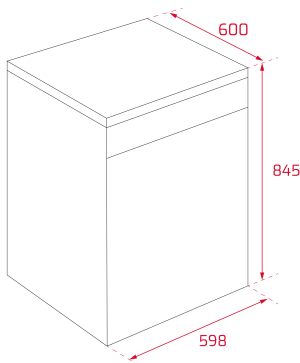

REFERENCE

REF: 114280002

EAN: 8434778013870

FEATURES

HomeCare series

Free standing Dishwasher

Electronic control panel with display

Capacity: 12 plate settings

Washing programs: 6

Washing temperatures: 45°, 50°, 55°, 60°, 65° C

Special programs: GlassCare, Intensive program, ECO program,

1-Hour, Whisper program

Special functions: Half load, Express, ExtraDry

AquaSafe safety system

Low salt and rinse indicator

Delay timer: 1-24 hours

Noise level: 49 dBA

Sliding Detergent drawer

Column installation

DIMENSIONS

Product height (mm): 845

Product width (mm): 598

Product depth (mm): 600

Product length (mm):

Net weight (Kg): 42

TECHNICAL DETAILS

Energy Efficiency Class: A+

Energy Consumption (Kw/day): -

Water consumption (litres/year): 3220

Noise Level (dBA): 49

Power rate (V): 220

Frequency (Hz): 50

COLOURS

114280002 White

114280003 Stainless steel