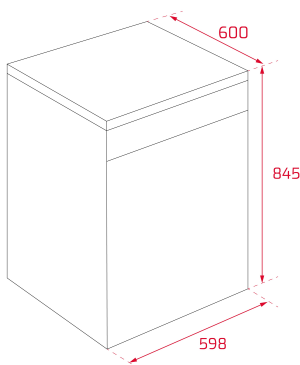

REFERENCE

REF: 114260012

EAN: 8434778013757

FEATURES

PremiumCare series
Free standing Dishwasher
Electronic control panel with display
Capacity: 14 plate settings
Washing programs: 8
Washing temperatures: 50°, 55°, 60°, 65°, 72°C
Motor Inverter
PremiumDry automatic opening system
MultiFlex 3 cutlery tray
MultiCleaner Sensor
FlexiSet 2 lower basket
Special programs: AutoClean, AutoProgram, Intensive program, ECO program, 1-Hour, Whisper program, Hygienic, PreWash
Special functions: Half load, Express, PowerWash, ExtraDry, IonClean, AlternativeWash
AquaStop and AquaSafe safety systems
Low salt and rinse indicator
Third sprayer
Push-up adjustable upper basket
Delay timer: 1-24 hours
Noise level: 42 dBA
Sliding Detergent drawer
Column installation

DIMENSIONS

Product height (mm): 845

Product width (mm): 598

Product depth (mm): 600

Product length (mm):

Net weight (Kg): 53,5

TECHNICAL DETAILS

Energy Efficiency Class: A+++

Energy Consumption (Kw/day): -

Water consumption (litres/year): 2744

Noise Level (dBA): 42

Power rate (V): 220

Frequency (Hz): 50

COLOURS

114260012 Stainless steel

114260011 White