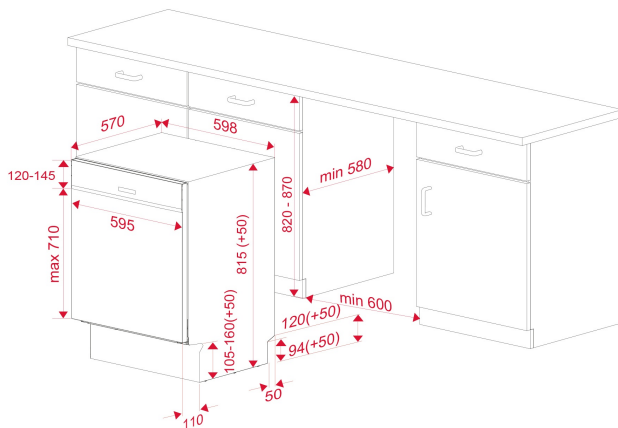

TEKA**DSI 46750 SS KSA**

ExpertCare Series partially integrated dishwasher with 13 plate settings and 7 washing programs

Eco
FunctionExtra Dry
function

AquaLogic

**REFERENCE**

REF: 114270013

EAN: 8434778013719

FEATURES

ExpertCare series
 Partially integrated Dishwasher
 Electronic control panel with display
 Capacity: 13 plate settings
 Washing programs: 7
 Washing temperatures: 45°, 50°, 55°, 65°, 70°C
 SmartSensor measure the level of dirtiness
 MultiCleaner Sensor
 FlexiSet 2 lower basket
 Special programs: AutoClean, AutoProgram, Intensive program, ECO program, 1-Hour, Whisper program, PreWash
 Special functions: Half load, Express, PowerWash, ExtraDry
 AquaStop and AquaSafe safety systems
 Low salt and rinse indicator
 Beam on floor
 Adjustable upper basket
 Delay timer: 1-24 hours
 Noise level: 47 dBA
 Adjustable back feet from front
 Sliding Detergent drawer
 Column installation

DIMENSIONS**Product height (mm):** 815**Product width (mm):** 598**Product depth (mm):** 570**Product length (mm):****Net weight (Kg):** 29,3**TECHNICAL DETAILS**

Energy Efficiency Class: A++

Energy Consumption (Kw/day): -