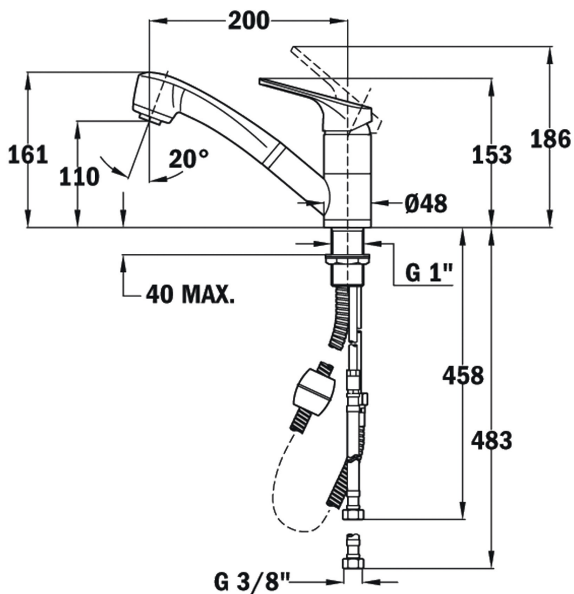

Anti-Scale
AeratorPull Out
Shower

Resistance

Swivel
Spout

REFERENCE

REF: 46978020S

EAN: 8421152090855

FEATURES

Low spout pull-out kitchen tap

Swivel spout

Anti-scale aerator

Pull-out 2 functions: normal & shower spray

Extra resistant flexible hose

40 mm cartridge

Cartridge with ceramic discs of high resistance

Highly precise temperature control

Greater handling sensitivity with smoother movements

3/8" flexible inlet pipes

DIMENSIONS

Product height (mm): 161

Product width (mm):

Product depth (mm):

Product length (mm):

Net weight (Kg): 2,12

COLOURS