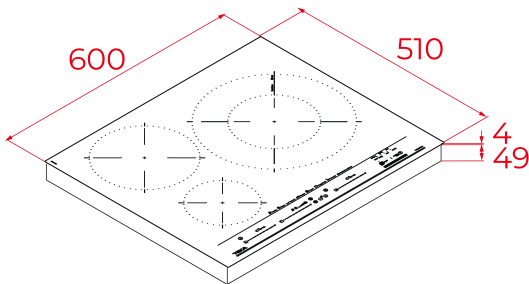

MestrePaeller IZC 63632 MPT WH

Induction hob with MultiSlider touch control and a special XL cooking zone for Paella

REFERENCE

REF: 112500056

EAN: 8434778027075

FEATURES

Induction hob

Direct functions: Poaching, grilling, pan frying, deep frying, quick boiling, simmering, melting and keep warm

Touch Control MultiSlider

3 cooking zones:

1 double zone Ø 320/180 mm

1 zone Ø 215 mm

1 zone Ø 150 mm

Ceramic glass surface

Safety disconnection

Cooking timer

Power plus

Child lock

Residual heat indicator

Power management

Easy installation kit

Maximum nominal power 7200 W

Optional: Grilling plate and Teppanyaki

DIMENSIONS

Product height (mm): 53

Product width (mm): 600

Product depth (mm): 510

Product length (mm):

Net weight (Kg): 9

TECHNICAL DETAILS

Power rate (V): 220-240

Frequency (Hz): 50/60

Maximum Nominal Power (W): 7200

COLOURS

112500056 White

112500055 Black glass