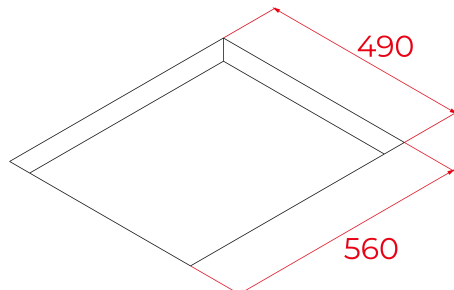

MestrePaeller IZC 63632 MPT WH

Induction hob with MultiSlider touch control and a special XL cooking zone for Paella

REFERENCE

REF: 112500056

EAN: 8434778027075

FEATURES

Induction hob

Direct functions: Poaching, grilling, pan frying, deep frying, quick boiling, simmering, melting and keep warm

Touch Control MultiSlider

3 cooking zones:

1 double zone Ø 320/180 mm

1 zone Ø 215 mm

1 zone Ø 150 mm

Ceramic glass surface

Safety disconnection

Cooking timer

Power plus

Child lock

Residual heat indicator

Power management

Easy installation kit

Maximum nominal power 7200 W

Optional: Grilling plate and Teppanyaki

DIMENSIONS

Product height (mm): 53

Product width (mm): 600

Product depth (mm): 510

Product length (mm):

Net weight (Kg): 9

TECHNICAL DETAILS

Power rate (V): 220-240

Frequency (Hz): 50/60

Maximum Nominal Power (W): 7200

COLOURS

112500056 White

112500055 Black glass