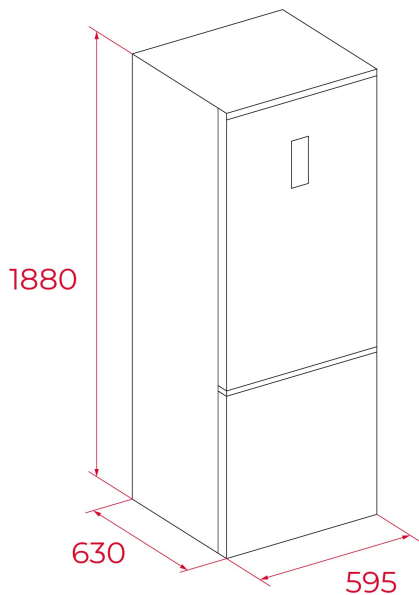

RBF 44630 SS

Total No Frost Free standing bottom freezer refrigerator

Motor
Inverter

Easy 90

LED

**REFERENCE**

REF: 113410023

EAN: 8434778035803

FEATURES

Free standing bottom freezer refrigerator
 Total No Frost
 AirFlow Control
 Temperature Control
 2L Bottle Rack for 3 bottles
 2 FreshBox drawers
 LED Illumination
 Reversible doors
 Easy door opening at 90°
 Inverter motor
 Inner control display
 Electronic adjustable thermostat
 3 freezer compartments
 3 safety glass shelves
 Adjustable balconies
 Front adjustable feet
 Climate Class: SN/N/ST
 Total capacity: 310 litres

DIMENSIONS**Product height (mm):** 1880**Product width (mm):** 595**Product depth (mm):** 630**Product length (mm):****Net weight (Kg):** 58**TECHNICAL DETAILS**

Energy efficiency class (UE 2019/2016): D