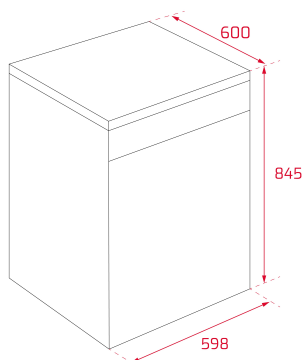

TEKA

DFS 46760 SS

ExpertCare Series semi freestanding dishwasher with 14 place settings and 7 washing programs

REFERENCE

REF: 114210008

EAN: 8434778036862

FEATURES

ExpertCare series
Free standing Dishwasher
Electronic control panel with display
Capacity: 14 plate settings
Washing programs: 7
Washing temperatures: 50°, 55°, 60°, 65°, 70°C
PremiumDry automatic opening system
Sliding extra tray
SmartSensor measure the level of dirtiness
FlexiSet 2 lower basket
Special programs: AutoClean, AutoProgram, Intensive program, ECO program, 1-Hour, Whisper program, PreWash
Special functions: Half load, Express, ExtraDry
AquaSafe safety system
Low salt and rinse indicator
Adjustable upper basket
Delay timer: 1-24 hours
Noise level: 46 dBA
Sliding Detergent drawer
Column installation

DIMENSIONS

Product height (mm):

Product width (mm):

Product depth (mm):

Product length (mm):

Net weight (Kg):

TECHNICAL DETAILS

Energy Efficiency Class: -