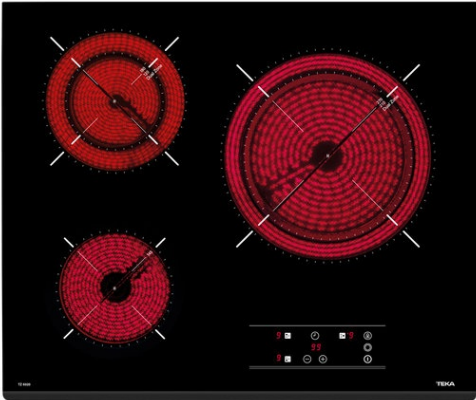

# TZ 6320 60cm Vitroceramic Hob with 3 zones and Touch Control

Autolock

Power Plus

Easy  
installation

## DESCRIPTION

60cm Vitroceramic Hob with 3 zones and Touch Control

## REFERENCE

REF. 40239010  
EAN. 8421152148143

**TEKA**

**TZ 6320**

**FEATURES**

Vitroc ceramic hob  
Touch Control  
3 cooking zones  
1 high lights Ø 210/270 mm  
1 high lights Ø 120/180 mm  
1 high lights Ø 145 mm  
Ceramic glass surface  
Auto-lock safety system  
Cooking timer  
Child lock  
Residual heat indicator  
Easy installation kit  
Maximum nominal power 5600 W