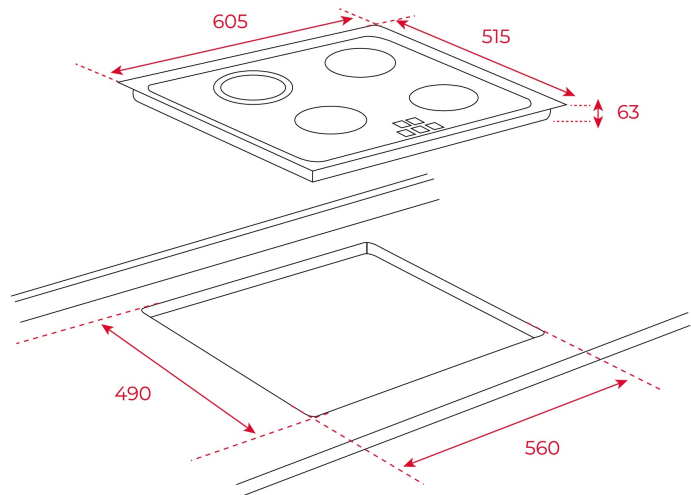

## REFERENCE

REF. 40239010  
EAN. 8421152148143

**TEKA**

**TZ 6320**

**FEATURES**

Vitroc ceramic hob  
Touch Control  
3 cooking zones  
1 high lights Ø 210/270 mm  
1 high lights Ø 120/180 mm  
1 high lights Ø 145 mm  
Ceramic glass surface  
Auto-lock safety system  
Cooking timer  
Child lock  
Residual heat indicator  
Easy installation kit  
Maximum nominal power 5600 W

## DIMENSIONS

**Product height (mm):** 51  
**Product width (mm):** 600  
**Product depth (mm):** 510  
**Product length (mm):**  
**Net weight (Kg):** 8,7

### FITTING MEASURES

**Built-in Width (mm):** 560  
**Built-in Depth (mm):** 490  
**Built-in height (mm):** 51