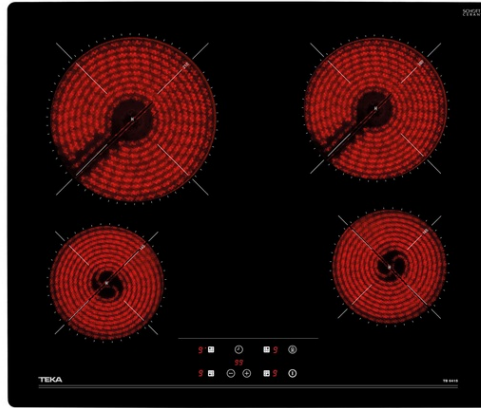

TEKA TB 6415 60cm Vitroceramic Hob with 4 zones and Touch Control

Autolock

Power Plus

Easy
installation

DESCRIPTION

60cm Vitroceramic Hob with 4 zones and Touch Control

LIFE STYLE

Easy

COLOURS

REFERENCE

REF. 40239042
EAN. 8421152148280

TEKA

TB 6415

FEATURES

Vitroc ceramic hob
Touch Control
4 cooking zones
1 high lights Ø 210 mm
1 high lights Ø 180 mm
2 high lights Ø 145 mm
Ceramic glass surface
Auto-lock safety system
Residual heat indicator
Easy installation kit
Maximum nominal power 6300 W

DIMENSIONS

Product height (mm): 63
Product width (mm): 600
Product depth (mm): 510
Product length (mm):
Net weight (Kg): 8,5

TECH SPECS

FITTING MEASURES

Built-in Width (mm): 560
Built-in Depth (mm): 490
Built-in height (mm): 63

PARTICULAR CHARACTERISTICS

Number of electric power levels: 9

ELECTRIC CONNECTION

Frequency (Hz): 50/60
Power rate (V): 220-240
Cable Connection Length (cm): 100
Maximum Nominal Power (W) (Electric hob): 6300