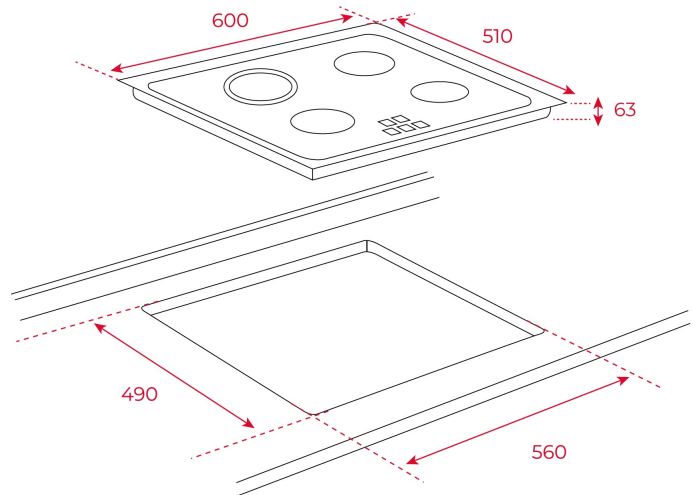

COLOURS

REFERENCE

REF. 40239042
EAN. 8421152148280

TEKA

TB 6415

FEATURES

Vitroc ceramic hob
Touch Control
4 cooking zones
1 high lights Ø 210 mm
1 high lights Ø 180 mm
2 high lights Ø 145 mm
Ceramic glass surface
Auto-lock safety system
Residual heat indicator
Easy installation kit
Maximum nominal power 6300 W

DIMENSIONS

Product height (mm): 63
Product width (mm): 600
Product depth (mm): 510
Product length (mm):
Net weight (Kg): 8,5

TECH SPECS

FITTING MEASURES

Built-in Width (mm): 560
Built-in Depth (mm): 490
Built-in height (mm): 63

PARTICULAR CHARACTERISTICS

Number of electric power levels: 9

ELECTRIC CONNECTION

Frequency (Hz): 50/60
Power rate (V): 220-240
Cable Connection Length (cm): 100
Maximum Nominal Power (W) (Electric hob): 6300