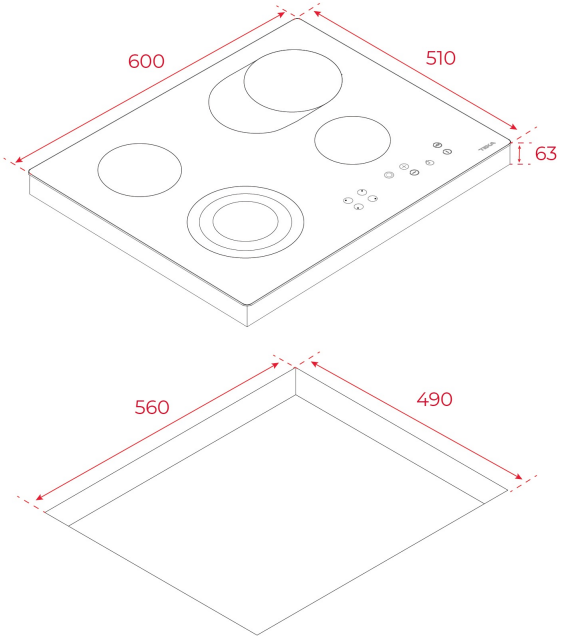

TT 642 Vitroceramic hob (60 cm / 23.6 inch) TT 642

Autolock

DESCRIPTION

Vitroceramic hob (60 cm / 23.6 inch) TT 642

LIFE STYLE

Total

COLOURS

REFERENCE

REF. 10210047
EAN. 8421152101179

FEATURES

Flex vitroceramic hob
Touch Control
4 cooking zones
1 zone Ø 170 x 265 mm
1 high lights Ø 120/180/210 mm
1 high lights Ø 145 mm
1 high lights Ø 145mm
Ceramic glass surface
Auto-lock safety system
Cooking timer
Residual heat indicator
Power plus
Child lock
Maximum nominal power 6900 W

TT 642

DIMENSIONS

- Product height (mm): 63
- Product width (mm): 600
- Product depth (mm): 510
- Product length (mm):
- Net weight (Kg): 8

TECH SPECS

FITTING MEASURES

- Built-in Width (mm): 560
- Built-in Depth (mm): 490