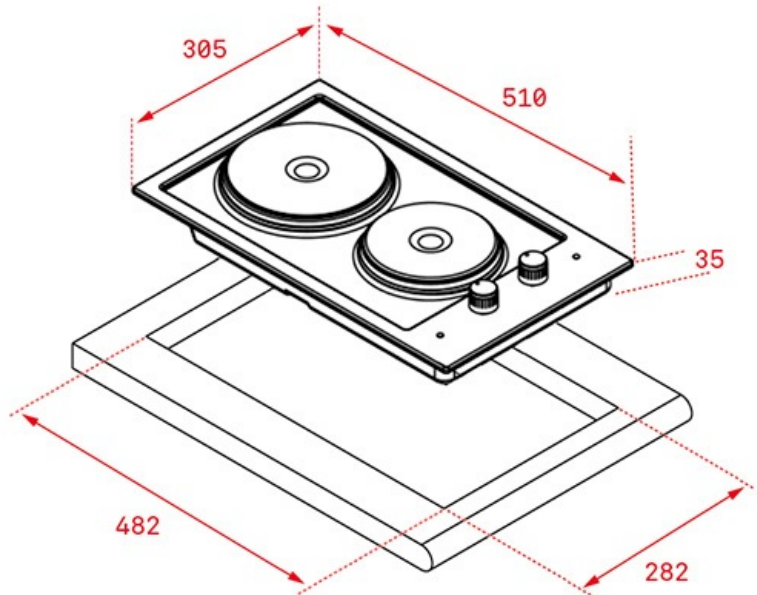

EFX 30.1 2P Modular electric cooking plate with mechanical timer in 30 cm

Auto ignition

DESCRIPTION

Modular electric cooking plate with mechanical timer in 30 cm

LIFE STYLE

Maestro

COLOURS

REFERENCE

REF. 40214507
EAN. 8421152158685

TEKA

EFX 30.1 2P

FEATURES

Modular vitroceramic hob
Frontal control knobs
2 cooking zones
1 high lights Ø 180 mm
1 high lights Ø 145 mm
Stainless steel surface
Auto-lock safety system
Maximum nominal power 3000 W

DIMENSIONS

Product height (mm): 45
Product width (mm): 305
Product depth (mm): 510
Product length (mm):
Net weight (Kg): 5,2

TECH SPECS

PARTICULAR CHARACTERISTICS

Autoignition: Yes
Low-temp Function: Yes

ELECTRIC CONNECTION