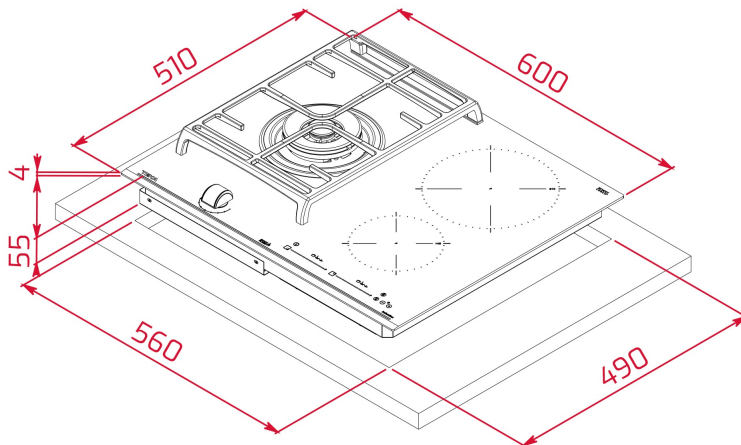

DESCRIPTION

Gas + Induction hob with Direct Functions and 3 cooking zones in 60cm of natural gas

LIFE STYLE

Total

COLOURS

REFERENCE

REF. 112570112
EAN. 8434778011234

TEKA

JZC 63312 AB

FEATURES

Urban Colors Edition
Gas on glass + Induction hob
ExactFlame
Direct functions: Simmering, melting and keep warm
Frontal control knobs + Touch Control
3 cooking zones
1 double ring burner, 4.00 kW
1 zone Ø 210 mm
1 zone Ø 145 mm
Ceramic glass surface
Auto ignition
Auto-lock safety system
Cast iron grids
Easy installation kit
Maximum nominal power(Gas) 4000 W
Maximum nominal power(Induction) 3500 W
Optional: Wok support
Silver knobs accessory available

TEKA**JZC 63312 AB**

DIMENSIONS

Product height (mm): 98
Product width (mm): 600
Product depth (mm): 510
Product length (mm):
Net weight (Kg): 12,8

TECH SPECS

FITTING MEASURES

Built-in Width (mm): 560
Built-in Depth (mm): 490
Built-in height (mm): 49

ELECTRIC CONNECTION

Maximum Nominal Power (W): 3500
Frequency (Hz): 50/60
Power rate (V): 220-240
Cable Connection Length (cm): 110
Maximum Nominal Power (W) (Electric hob): 3500

COOKING ZONES**Cooking Zones:** 3**Energy consumption for the whole hob, Wh/Kg:** 180,4**SECURITY SYSTEM****Automatic safety disconnection (Auto Lock) (Gas):** Yes**Residual heat indicator (Electric hob):** Yes**Automatic safety disconnection (Auto Lock) (Electric hob):** Yes**Child lock:** Yes**FINISH****Surface finishing:** Front bevelled glass**Surface type:** Ceramic Glass (4mm)**Easy installation system:** Yes**ACCESSORIES****Grid type:** Full Grid**Wok support:** Optional**Junction Kit:** Optional**Cast Iron Grids:** Yes**Teppan Yaki:** No