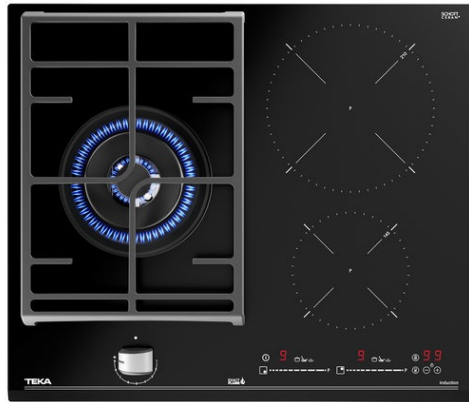

JZC 63312 AB Gas + Induction hob with Direct Functions and 3 cooking zones in 60cm of natural gas

MultiSlider

Auto ignition

Autolock

ExactFlame

Power

Power Plus

Easy installation

DESCRIPTION

Gas + Induction hob with Direct Functions and 3 cooking zones in 60cm of natural gas

LIFE STYLE

Total

COLOURS

REFERENCE

REF. 112570112
EAN. 8434778011234

TEKA

JZC 63312 AB

FEATURES

Urban Colors Edition
Gas on glass + Induction hob
ExactFlame
Direct functions: Simmering, melting and keep warm
Frontal control knobs + Touch Control
3 cooking zones
1 double ring burner, 4.00 kW
1 zone Ø 210 mm
1 zone Ø 145 mm
Ceramic glass surface
Auto ignition
Auto-lock safety system
Cast iron grids
Easy installation kit
Maximum nominal power(Gas) 4000 W
Maximum nominal power(Induction) 3500 W
Optional: Wok support
Silver knobs accessory available

PARTICULAR CHARACTERISTICS

Gas type: Natural
Maximum nominal power (W) (Gas): 4000
Autoignition: Yes
Number of electric power levels: 9
Simmering: Yes
Melting: Yes
Keeping warm: Yes
Power management function: Yes