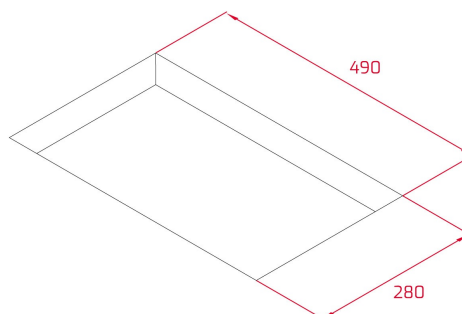

DIMENSIONS

Product height (mm): 53
Product width (mm): 300
Product depth (mm): 510
Product length (mm):
Net weight (Kg): 5,12

TECH SPECS

FITTING MEASURES

Built-in Width (mm): 280
Built-in Depth (mm): 490
Built-in height (mm): 49