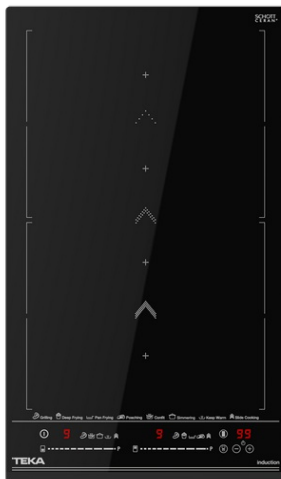

IZS 34700 MST 30 cm modular induction Flex hob with SlideCooking function and 2 cooking zones

MultiSlider

Autolock

Power

Power Plus

Easy
installation

DESCRIPTION

30 cm modular induction Flex hob with SlideCooking function and 2 cooking zones

LIFE STYLE

Maestro

COLOURS

REFERENCE

REF. 112530001
EAN. 8434778011982

FEATURES

Urban Colors Edition
MasterSense Series
Modular Flex Induction hob
SlideCooking function
Direct functions with temperature sensors: Poaching, confit, grilling, pan frying, deep frying, simmering and keep warm
Touch Control MultiSlider
2 cooking zones
2 zones Ø 255 x 200 mm
Ceramic glass surface
Auto-lock safety system
Cooking timer
Power plus
Child lock
Residual heat indicator
Power management
Easy installation kit
Maximum nominal power 3600 W
Optional: Grilling plate
Optional: Teppanyaki

DIMENSIONS

Product height (mm): 53
Product width (mm): 300
Product depth (mm): 510
Product length (mm):
Net weight (Kg): 5,12

TECH SPECS

FITTING MEASURES

Built-in Width (mm): 280
Built-in Depth (mm): 490
Built-in height (mm): 49