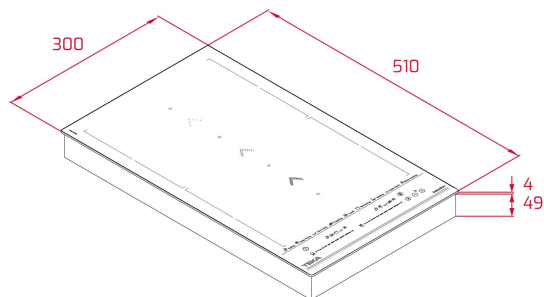

DIMENSIONS

Product height (mm): 53
Product width (mm): 300
Product depth (mm): 510
Product length (mm):
Net weight (Kg): 5,12

TECH SPECS

FITTING MEASURES

Built-in Width (mm): 280
Built-in Depth (mm): 490
Built-in height (mm): 49