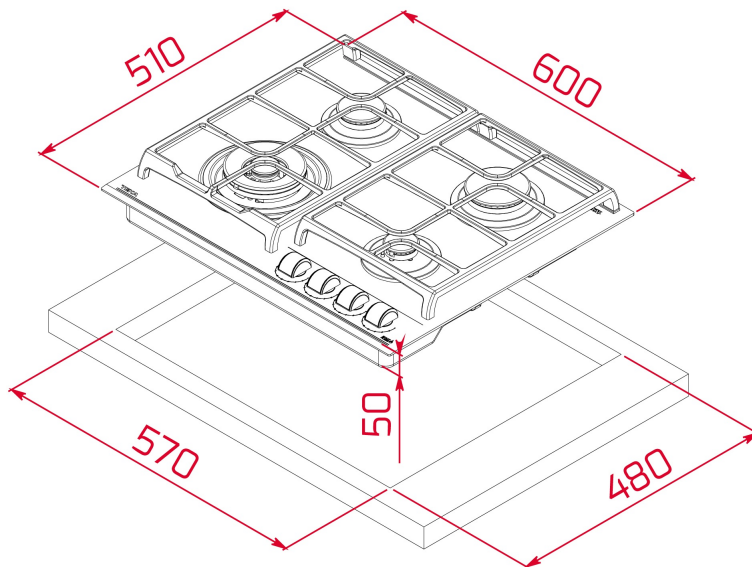

Total

COLOURS

REFERENCE

REF. 112570191
EAN. 8434778019407

TEKA

GZC 64320 XB

FEATURES

Urban Colors Edition
Gas on glass hob
ExactFlame
Frontal control knobs with ergonomic design
4 cooking zones
1 double ring burner, 4.00 kW
1 fast burner, 2.8 kW
1 semi fast burner, 1.7 kW
1 auxiliary burner, 1 kW
Ceramic glass surface
Auto ignition
Auto-lock safety system
Cast iron grids
Easy installation kit
Maximum nominal power 9550 W
Optional: Wok support
Silver knobs accessory available

TEKA

GZC 64320 XB

DIMENSIONS

Product height (mm): 98
Product width (mm): 600
Product depth (mm): 510
Product length (mm):
Net weight (Kg): 11,7

TECH SPECS

FITTING MEASURES

Built-in Width (mm): 570
Built-in Depth (mm): 480
Built-in height (mm): 49