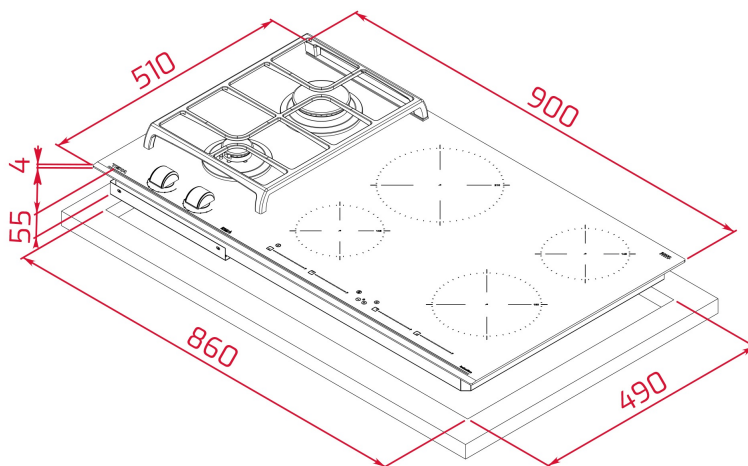

DESCRIPTION

Gas on glass + Induction hob with 6 cooking zones in 90cm of natural gas

LIFE STYLE

Total

COLOURS

REFERENCE

REF. 112570201
EAN. 8434778019865

FEATURES

DIMENSIONS

Product height (mm): 98
Product width (mm): 900
Product depth (mm): 510
Product length (mm):
Net weight (Kg): 16,4

TECH SPECS

FITTING MEASURES

Built-in Width (mm): 860
Built-in Depth (mm): 490
Built-in height (mm): 49