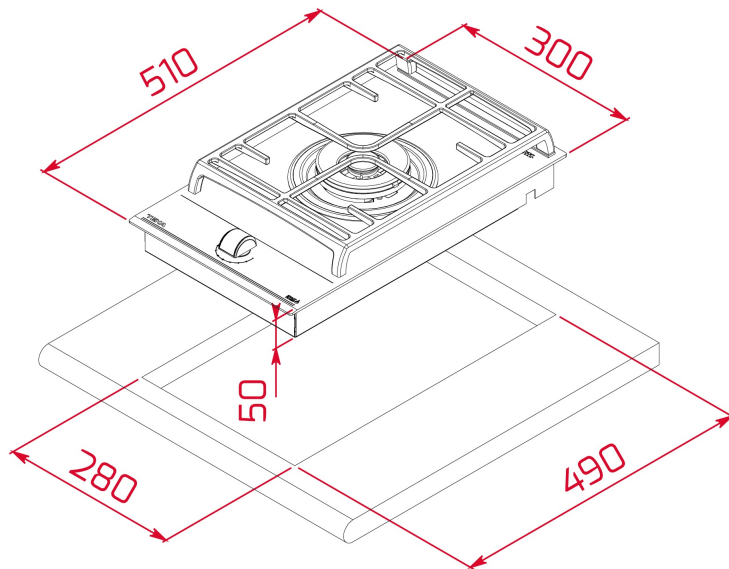

DIMENSIONS

Product height (mm): 55
Product width (mm): 300
Product depth (mm): 510
Product length (mm):
Net weight (Kg): 6,25

TECH SPECS

FITTING MEASURES

Built-in Width (mm): 280
Built-in Depth (mm): 490
Built-in height (mm): 49