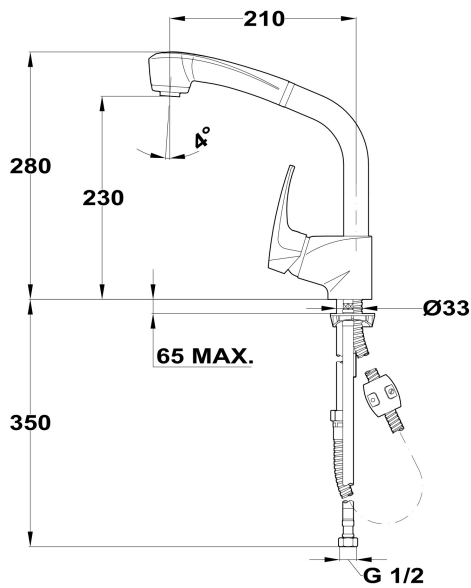

## MB2 PULL OUT Pull-out Mixer

Anti-scale aerator

Pull-out shower

High resistance spring

Swivel spout

## FEATURES

Mixer  
Swivel spout  
Pull-out shower 2 functions  
3/8" flexible inlet pipes  
Anti-scale aerator

## DIMENSIONS

**Product height (mm):** 280

**Product width (mm):**

**Product depth (mm):**

**Product length (mm):**

**Net weight (Kg):** 2,4