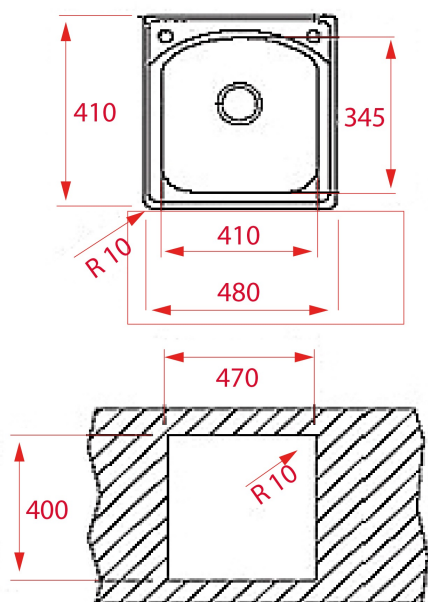

Main bowl
depth:
200mm

Antibacterial

REFERENCE

REF: 40150164

EAN: 8421152160107

FEATURES

Inset Sink, 1 bowl

Stainless Steel AISI 304.

Overall: 480 x 410 mm.

Bowl: 415 x 345 x 170 mm.

3½ Basket waste with Overflow Bowl depth: 170 mm
60 cm base unit

DIMENSIONS

Product height (mm):

Product width (mm): 410

Product depth (mm):

Product length (mm): 480

Net weight (Kg): 26

COLOURS

40150164

Stainless Steel