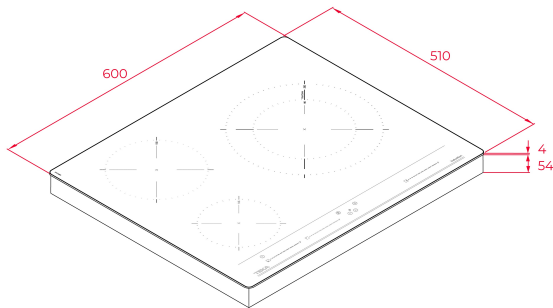

REFERENCE

REF: 112520018

EAN: 8434778012903

FEATURES

Induction hob
Touch control MultiSlider
Cooking timer
3 cooking zones:
1 induction Ø 160/280 mm
1 induction Ø 180 mm
1 induction Ø 145 mm
Power Plus function
Stop & Go function
Residual heat indicators
Fast-Click easy installation
Maximum nominal power : 7.200 W

DIMENSIONS

Product height (mm): 58

Product width (mm): 600

Product depth (mm): 510

Product length (mm):

Net weight (Kg): 9,79

TECHNICAL DETAILS

Power rate (V): 220-240

Frequency (Hz): 50/60

Maximum Nominal Power (W): -

COLOURS

112520018

Black Glass

ENERGY EFFICIENCY

Power consumption in standby mode (W): 0.3

Time to reach standby mode (min): 1