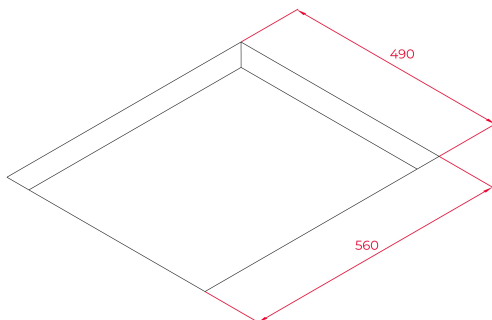

REFERENCE

REF: 112520018

EAN: 8434778012903

FEATURES

Induction hob
Touch control MultiSlider
Cooking timer
3 cooking zones:
1 induction Ø 160/280 mm
1 induction Ø 180 mm
1 induction Ø 145 mm
Power Plus function
Stop & Go function
Residual heat indicators
Fast-Click easy installation
Maximum nominal power : 7.200 W

DIMENSIONS

Product height (mm): 58

Product width (mm): 600

Product depth (mm): 510

Product length (mm):

Net weight (Kg): 9,79

TECHNICAL DETAILS

Power rate (V): 220-240

Frequency (Hz): 50/60

Maximum Nominal Power (W): -

COLOURS

112520018

Black Glass

ENERGY EFFICIENCY

Power consumption in standby mode (W): 0.3

Time to reach standby mode (min): 1