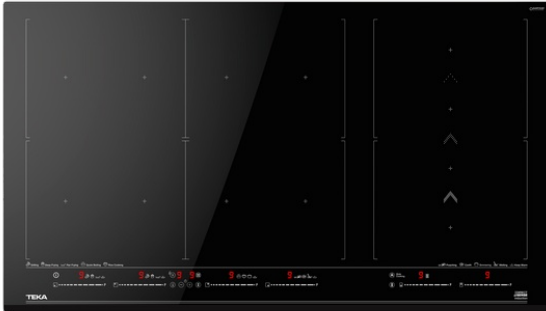

DirectSense IZF 99700 MST

90cm DirectSense with FullFlex Induction with temperature sensors and RiceCooker function

Easy
installation
system

Flex zone

Autolock

MultiSlider,
for
independant
control of
each
cooking
zone

Cooking time programmer

10 cooking zones (6 + 3 Flex combined + FullFlex)

4 zones of 263 x 195 mm

2 Zones of 253 x 195 mm

2 Flex Zones of 263 x 390 mm

1 Flex Zone of 253 X 390 mm

1 FullFlex zone of 525 x 390 mm

Fast-Click easy installation

Max. (nominal) power: 11100 W

DIMENSIONS

Product height (mm): 57

Product width (mm): 900

Product depth (mm): 510

Product length (mm):

Net weight (Kg): 20