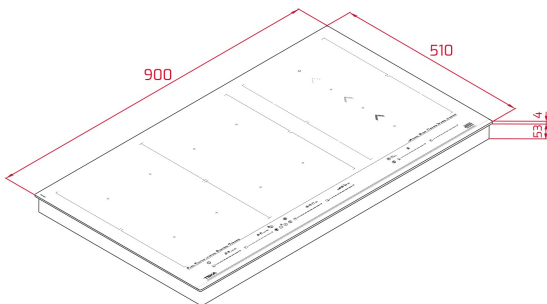

DirectSense IZF 99700 MST

90cm DirectSense with FullFlex Induction with temperature sensors and RiceCooker function

Easy
installation
system

Flex zone

Autolock

MultiSlider,
for
independant
control of
each
cooking
zone

Power
function

Power Plus
function

**REFERENCE**

REF: 112500031

EAN: 8434778011876

FEATURES

DirectSense with FullFlex zone

Touch Control Multislider, with safety lock

Cooking time programmer

10 cooking zones (6 + 3 Flex combined + FullFlex)

4 zones of 263 x 195 mm

2 Zones of 253 x 195 mm

2 Flex Zones of 263 x 390 mm

1 Flex Zone of 253 X 390 mm

1 FullFlex zone of 525 x 390 mm

Fast-Click easy installation

Max. (nominal) power: 11100 W

DIMENSIONS

Product height (mm): 57

Product width (mm): 900

Product depth (mm): 510

Product length (mm):

Net weight (Kg): 20