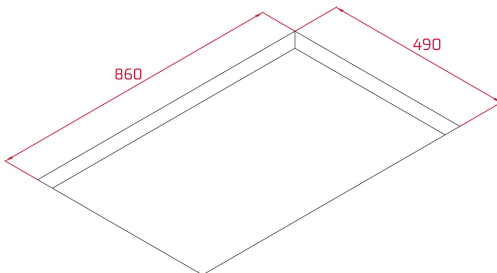

Power
function

Power Plus
function

**REFERENCE**

REF: 112500031

EAN: 8434778011876

FEATURES

DirectSense with FullFlex zone

Touch Control Multislider, with safety lock

Cooking time programmer

10 cooking zones (6 + 3 Flex combined + FullFlex)

4 zones of 263 x 195 mm

2 Zones of 253 x 195 mm

2 Flex Zones of 263 x 390 mm

1 Flex Zone of 253 X 390 mm

1 FullFlex zone of 525 x 390 mm

Fast-Click easy installation

Max. (nominal) power: 11100 W

DIMENSIONS

Product height (mm): 57

Product width (mm): 900

Product depth (mm): 510

Product length (mm):

Net weight (Kg): 20