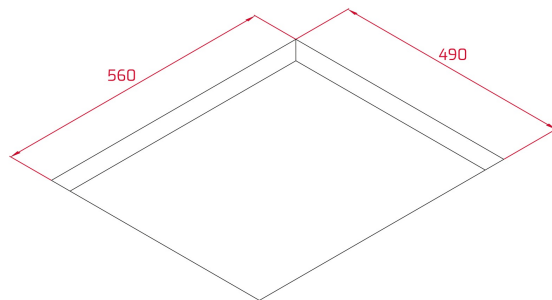

REFERENCE

REF: 112500037

EAN: 8434778016208

FEATURES

DirectSense with FullFlex zone

Touch Control Multislider, with safety lock

Cooking time programmer

7 cooking zones (4 + 2 Flex combined + FullFlex)

4 zones of 263 x 195 mm

2 Flex Zones of 263 x 390 mm

1 FullFlex zone of 525 x 390 mm

Direct functions with temperature sensors:

Poaching, Confit, Rice Cooking, Grilling, Deep frying, Pan frying,
Keep warm, Boiling, Simmering and Melting

Power Plus function

Stop & GO function / Silence mode

Optimised pan shape & size system

Fast-Click easy installation

Max. (nominal) power: 7.400 W

DIMENSIONS

Product height (mm): 57

Product width (mm): 600

Product depth (mm): 510

Product length (mm):

Net weight (Kg): 13,21

TECHNICAL DETAILS

Power rate (V): 220-240

Frequency (Hz): 50/60

Maximum Nominal Power (W): -

COLOURS

112500037

Black Glass

ENERGY EFFICIENCY

Power consumption in standby mode (W): -

Time to reach standby mode (min): 1