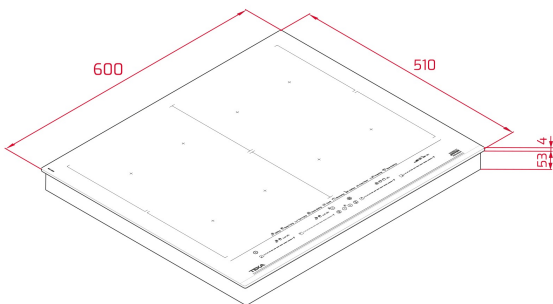

REFERENCE

REF: 112500037

EAN: 8434778016208

FEATURES

DirectSense with FullFlex zone

Touch Control Multislider, with safety lock

Cooking time programmer

7 cooking zones (4 + 2 Flex combined + FullFlex)

4 zones of 263 x 195 mm

2 Flex Zones of 263 x 390 mm

1 FullFlex zone of 525 x 390 mm

Direct functions with temperature sensors:

Poaching, Confit, Rice Cooking, Grilling, Deep frying, Pan frying,
Keep warm, Boiling, Simmering and Melting

Power Plus function

Stop & GO function / Silence mode

Optimised pan shape & size system

Fast-Click easy installation

Max. (nominal) power: 7.400 W

DIMENSIONS

Product height (mm): 57

Product width (mm): 600

Product depth (mm): 510

Product length (mm):

Net weight (Kg): 13,21

TECHNICAL DETAILS

Power rate (V): 220-240

Frequency (Hz): 50/60

Maximum Nominal Power (W): -

COLOURS

112500037

Black Glass

ENERGY EFFICIENCY

Power consumption in standby mode (W): -

Time to reach standby mode (min): 1