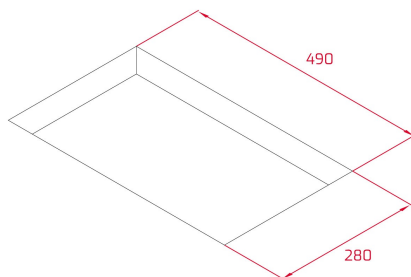

REFERENCE

REF: 112530001

EAN: 8434778011982

FEATURES

Modular induction hob

Touch control MultiSlider

Flex Function

SlideCooking Function

2 cooking zones:

1 induction Ø 255 x 200 mm

1 induction Ø 255 x 200 mm

Direct Functions: Simmering, Melting, Keep Warm, Grilling, Pan

Frying, Deep Frying, Confit, Poach

Residual heat indicators

Fast-Click easy installation

Power Plus function

Stop&Go function

Timmer

Acoustic alarm

Auto lock safety system

Child lock safety system

Maximum nominal power : 3.600 W

DIMENSIONS

Product height (mm): 53

Product width (mm): 300

Product depth (mm): 510

Product length (mm):

Net weight (Kg): 5,12

TECHNICAL DETAILS

Power rate (V): 220-240

Frequency (Hz): 50/60

Maximum Nominal Power (W): -

COLOURS

112530001

Black Glass

ENERGY EFFICIENCY

Power consumption in standby mode (W): -

Time to reach standby mode (min): 1