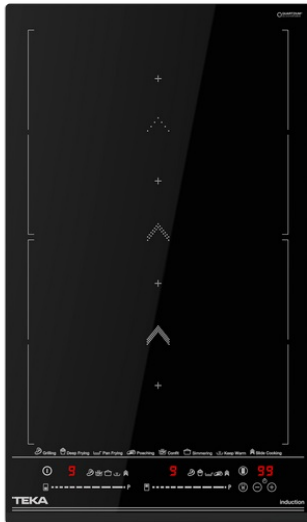

TEKA

30 cm modular induction Flex hob with SlideCooking function and 2 cooking zones

36 cm modular induction Flex hob with SlideCooking function and 2 cooking zones

Easy installation system

Autolock

MultiSlider, for independent control of each cooking zone

Flex Function

SlideCooking Function

2 cooking zones:

1 induction Ø 255 x 200 mm

1 induction Ø 255 x 200 mm

Direct Functions: Simmering, Melting, Keep Warm, Grilling, Pan

Frying, Deep Frying, Confit, Poach

Residual heat indicators

DIMENSIONS

Product height (mm): 53

Product width (mm): 300

Product depth (mm): 510

Product length (mm):

Net weight (Kg): 5,12

TECHNICAL DETAILS

Power rate (V): 220-240