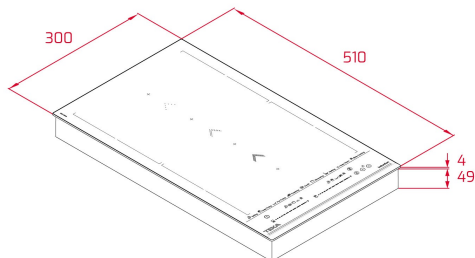

REFERENCE

REF: 112530001

EAN: 8434778011982

FEATURES

Modular induction hob

Touch control MultiSlider

Flex Function

SlideCooking Function

2 cooking zones:

1 induction Ø 255 x 200 mm

1 induction Ø 255 x 200 mm

Direct Functions: Simmering, Melting, Keep Warm, Grilling, Pan

Frying, Deep Frying, Confit, Poach

Residual heat indicators

Fast-Click easy installation

Power Plus function

Stop&Go function

Timmer

Acoustic alarm

Auto lock safety system

Child lock safety system

Maximum nominal power : 3.600 W

DIMENSIONS

Product height (mm): 53

Product width (mm): 300

Product depth (mm): 510

Product length (mm):

Net weight (Kg): 5,12

TECHNICAL DETAILS

Power rate (V): 220-240

Frequency (Hz): 50/60

Maximum Nominal Power (W): -

COLOURS

112530001

Black Glass

ENERGY EFFICIENCY

Power consumption in standby mode (W): -

Time to reach standby mode (min): 1