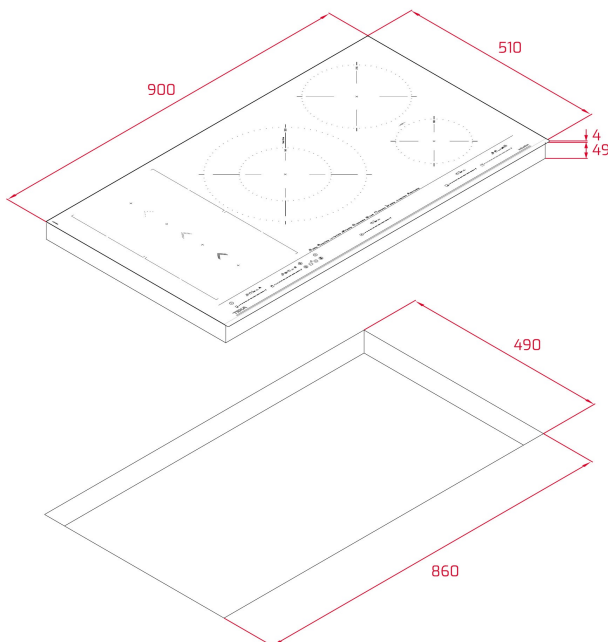

REFERENCE

REF: 112500034

EAN: 8434778012057

FEATURES

Induction hob
 Touch control MultiSlider
 Flex Function
 SlideCooking Function
 5 cooking zones:
 1 induction Ø 150 mm
 1 induction Ø 215 mm
 1 induction Ø 320 - 180 mm
 2 induction Ø 228 x 200 mm
 Direct Functions: Simmering, Melting, Keep Warm, Grilling, Pan Frying, Deep Frying, Confit, Poach, Quick Boiling
 Residual heat indicators
 Fast-Click easy installation
 Power Plus function
 Stop&Go function
 Timer
 Acoustic alarm
 Auto lock safety system
 Child lock safety system
 Maximum nominal power : 10.800 W

Easy
installation
system

Autolock

MultiSlider,
for
independent
control of
each
cooking
zone

Power
function

Power Plus
function

Super
Zone XL

**DIMENSIONS**

Product height (mm): 53

Product width (mm): 900

Product depth (mm): 510

Product length (mm):

Net weight (Kg): 15,18

TECHNICAL DETAILS

Power rate (V): 220-240

Frequency (Hz): 50/60

Maximum Nominal Power (W): TBC