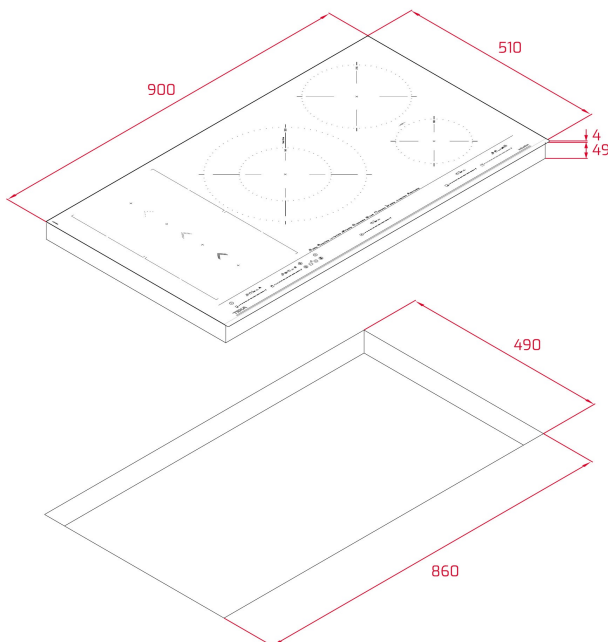

**REFERENCE**

REF: 112500034

EAN: 8434778012057

**FEATURES**

Induction hob  
 Touch control MultiSlider  
 Flex Function  
 SlideCooking Function  
 5 cooking zones:  
 1 induction Ø 150 mm  
 1 induction Ø 215 mm  
 1 induction Ø 320 - 180 mm  
 2 induction Ø 228 x 200 mm  
 Direct Functions: Simmering, Melting, Keep Warm, Grilling, Pan Frying, Deep Frying, Confit, Poach, Quick Boiling  
 Residual heat indicators  
 Fast-Click easy installation  
 Power Plus function  
 Stop&Go function  
 Timer  
 Acoustic alarm  
 Auto lock safety system  
 Child lock safety system  
 Maximum nominal power : 10.800 W

Easy  
installation  
system

Autolock

MultiSlider,  
for  
independent  
control of  
each  
cooking  
zone

Power  
function

Power Plus  
function

Super  
Zone XL

**DIMENSIONS**

**Product height (mm):** 53

**Product width (mm):** 900

**Product depth (mm):** 510

**Product length (mm):**

**Net weight (Kg):** 15,18

**TECHNICAL DETAILS**

Power rate (V): 220-240

Frequency (Hz): 50/60

Maximum Nominal Power (W): TBC