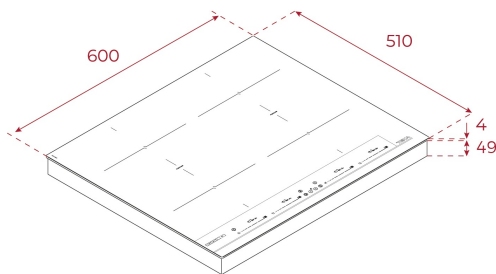

REFERENCE

REF: 112510038

EAN: 8434778022827

FEATURES

Infinity G1 special edition

Designed in Italy by Italdesign Giugiaro

Flex induction hob

Exclusive matte black finishing

Direct functions: Simmering, melting and keep warm

Touch Control MultiSlider

4 cooking zones

4 Flex zones Ø 235 X 188,5 mm

Ceramic glass surface

Auto-lock safety disconnection

Cooking timer

Power Plus

Child lock

Residual heat indicator

Power management

Easy installation kit

Maximum nominal power 7200 W

DIMENSIONS

Product height (mm): 53

Product width (mm): 600

Product depth (mm): 510

Product length (mm):

Net weight (Kg): 10,66

TECHNICAL DETAILS

Power rate (V): 220-240

Frequency (Hz): 50/60

Maximum Nominal Power (W): -

COLOURS

112510038

Black Matt

ENERGY EFFICIENCY

Power consumption in standby mode (W): -

Time to reach standby mode (min): 1