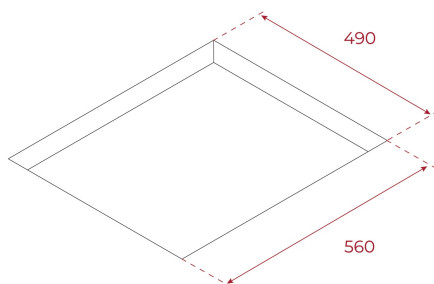

REFERENCE

REF: 112510038

EAN: 8434778022827

FEATURES

Infinity G1 special edition

Designed in Italy by Italdesign Giugiaro

Flex induction hob

Exclusive matte black finishing

Direct functions: Simmering, melting and keep warm

Touch Control MultiSlider

4 cooking zones

4 Flex zones Ø 235 X 188,5 mm

Ceramic glass surface

Auto-lock safety disconnection

Cooking timer

Power Plus

Child lock

Residual heat indicator

Power management

Easy installation kit

Maximum nominal power 7200 W

DIMENSIONS

Product height (mm): 53

Product width (mm): 600

Product depth (mm): 510

Product length (mm):

Net weight (Kg): 10,66

TECHNICAL DETAILS

Power rate (V): 220-240

Frequency (Hz): 50/60

Maximum Nominal Power (W): -

COLOURS

112510038

Black Matt

ENERGY EFFICIENCY

Power consumption in standby mode (W): -

Time to reach standby mode (min): 1