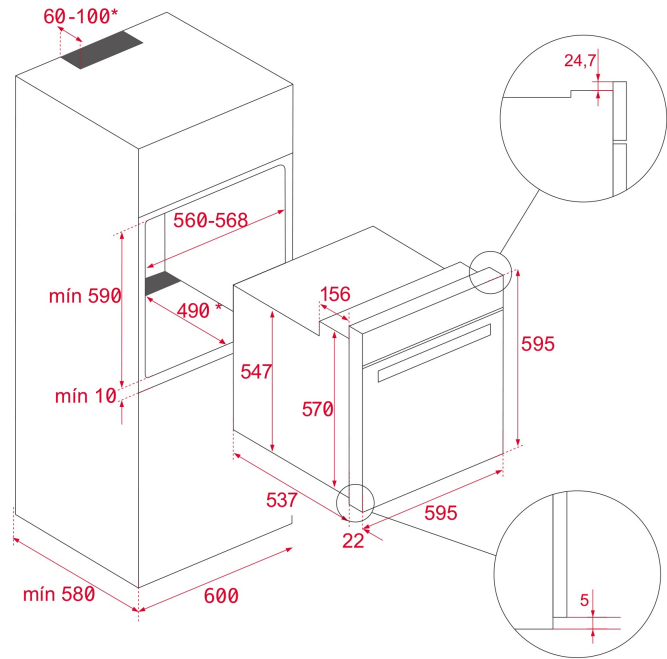

DIMENSIONS

Product height (mm): 595

Product width (mm): 595

Product depth (mm): 537+22

Product length (mm):

Net weight (Kg): 40

TECH SPECS

FEATURES

Certificates: N / CE / CCA / CB/EAC/GMARK/SASO

Number of cavities: 1

Type of inner light: LED

Inside light position: SIDE

Enamelled cavity: Yes

Min. Temperature Regulator (°C): 30

Max. Temperature Regulator (°C): 270