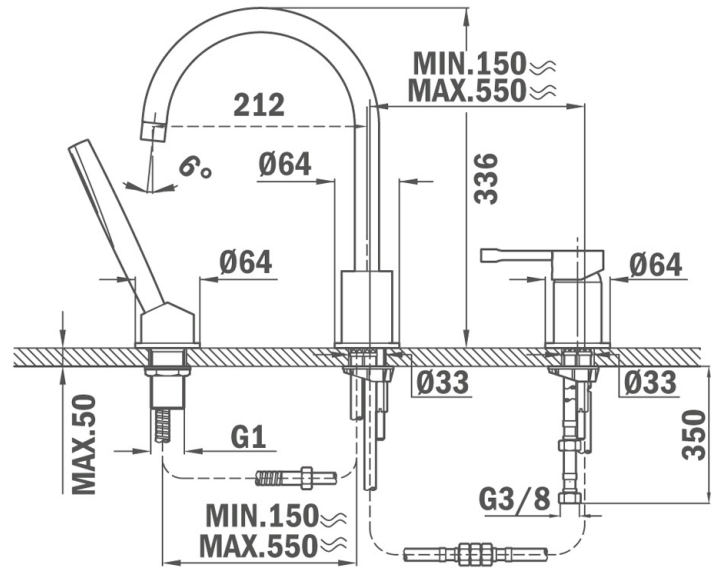

ALAIOR ALAIOR XL THREE-HOLE DECK BATH/SHOWER MIXER

DESCRIPTION

ALAIOR XL THREE-HOLE DECK BATH/SHOWER MIXER

LIFE STYLE

Alaior

COLOURS

REFERENCE

REF. 221520200
EAN. 8413509205906

ALAIOR

FEATURES

With Kobe hand shower R13.157.00
Fixed central spout with integrated diverter
Anti-scale aerator

ALAIOR

DIMENSIONS

Product height (mm):
Product width (mm):
Product depth (mm):
Product length (mm):
Net weight (Kg):

TECH SPECS

MODELS

Type of installation: Free standing
Type of handle: Single lever