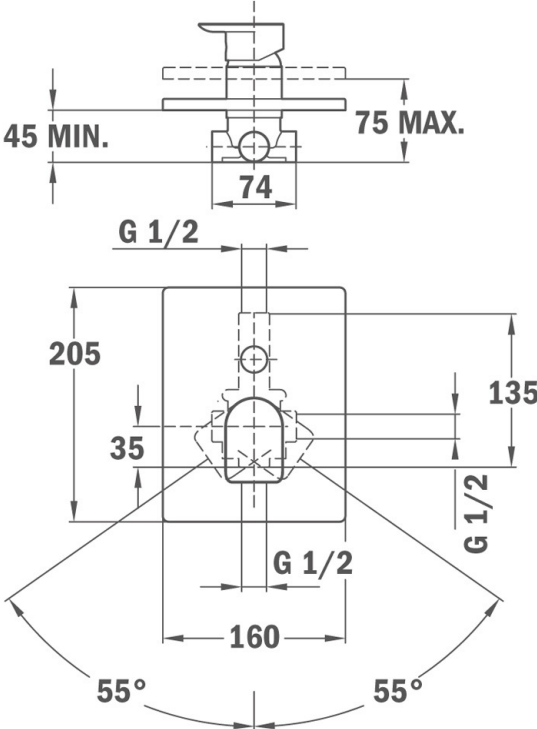

FORMENTERA FORMENTERA CONCEALED BATH/SHOWER MIXER

DESCRIPTION

FORMENTERA CONCEALED BATH/SHOWER MIXER

LIFE STYLE

Formentera

COLOURS

REFERENCE

REF. 621710200
EAN. 8413509208563

FORMENTERA

FEATURES

2 way concealed mixer
Concealed part included Without shower set 40 mm cartridge

DIMENSIONS

- Product height (mm):
- Product width (mm):
- Product depth (mm):
- Product length (mm):
- Net weight (Kg):

TECH SPECS

MODELS

Type of installation: Wall-mounted